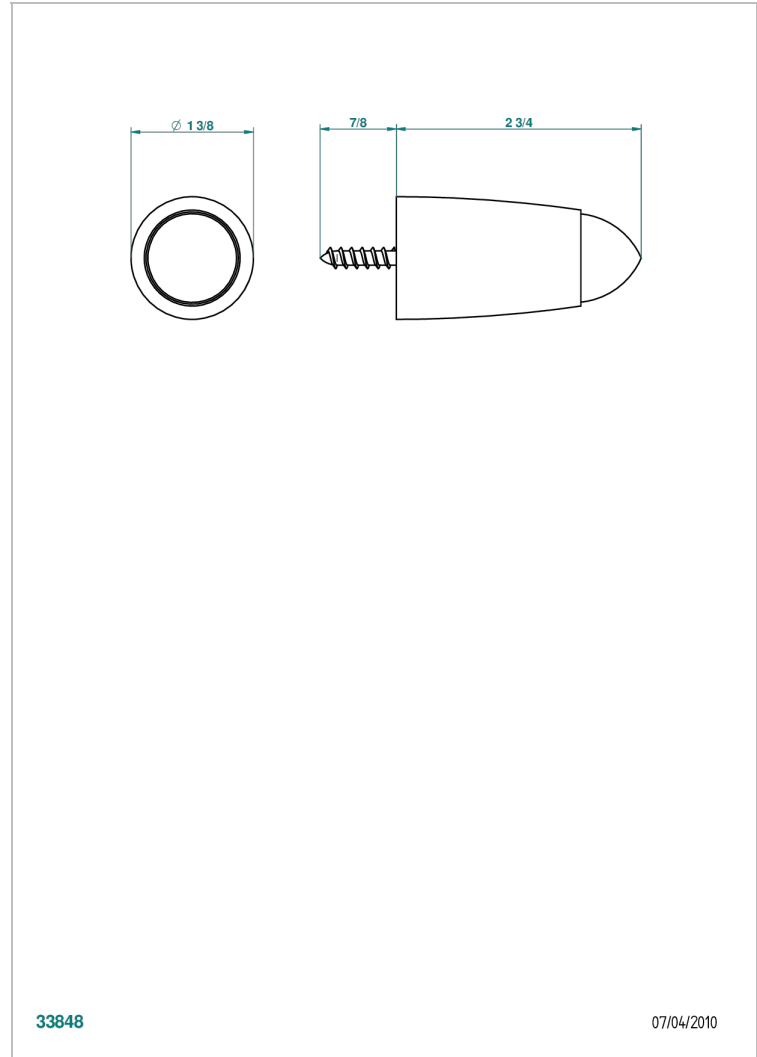

COLLECTION PARIS

B8A-DWZ1

Wall mounted door stop

THG[®]
PARIS

CHARACTERISTIC

- Collection Paris
- Wall mounted door stop

AVAILABLE FINITIONS

Black ceram - D30
Blush PVD - H62
Brass color PVD - H49
Brown bronze color PVD - F33
Gold color PVD - H52
Graphite PVD - H64