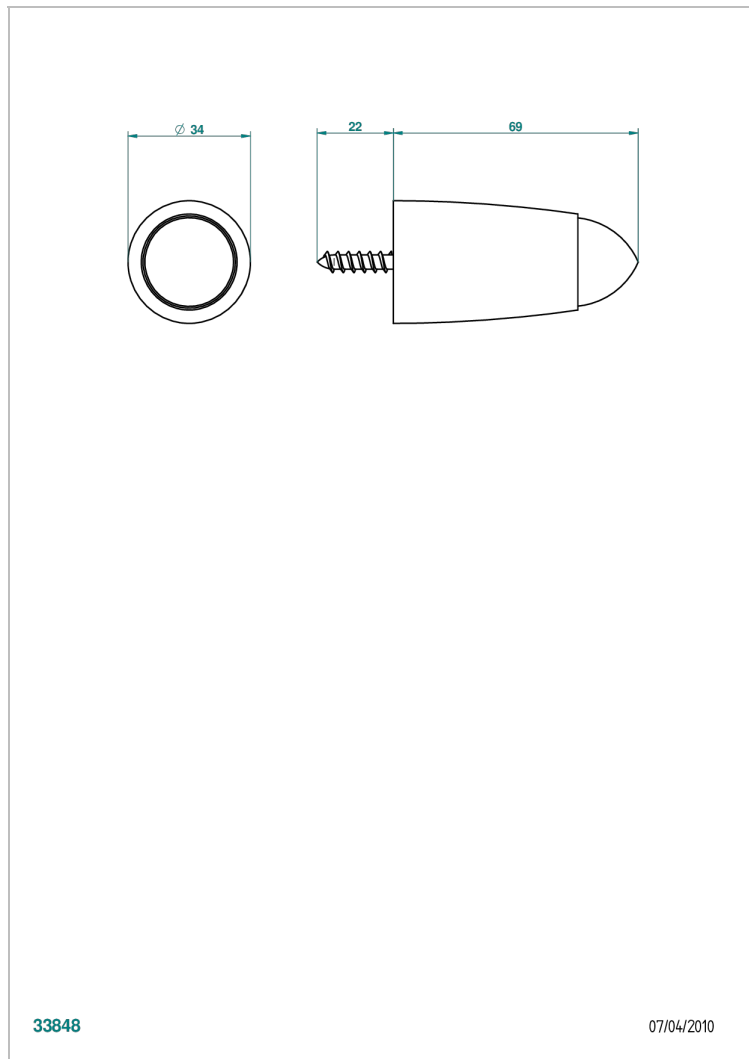

COLLECTION PARIS

B8A-DWZ1

Wall mounted door stop

THG[®]
PARIS

ХАРАКТЕРИСТИКИ

- Collection Paris
- Wall mounted door stop

ДОСТУПНЫЕ ВАРИАНТЫ ПОКРЫТИЙ

Black ceram - D30
Blush PVD - H62
Graphite PVD - H64
Matt Umber PVD - H67
Matt blush PVD - H60
Matt graphite PVD - H65