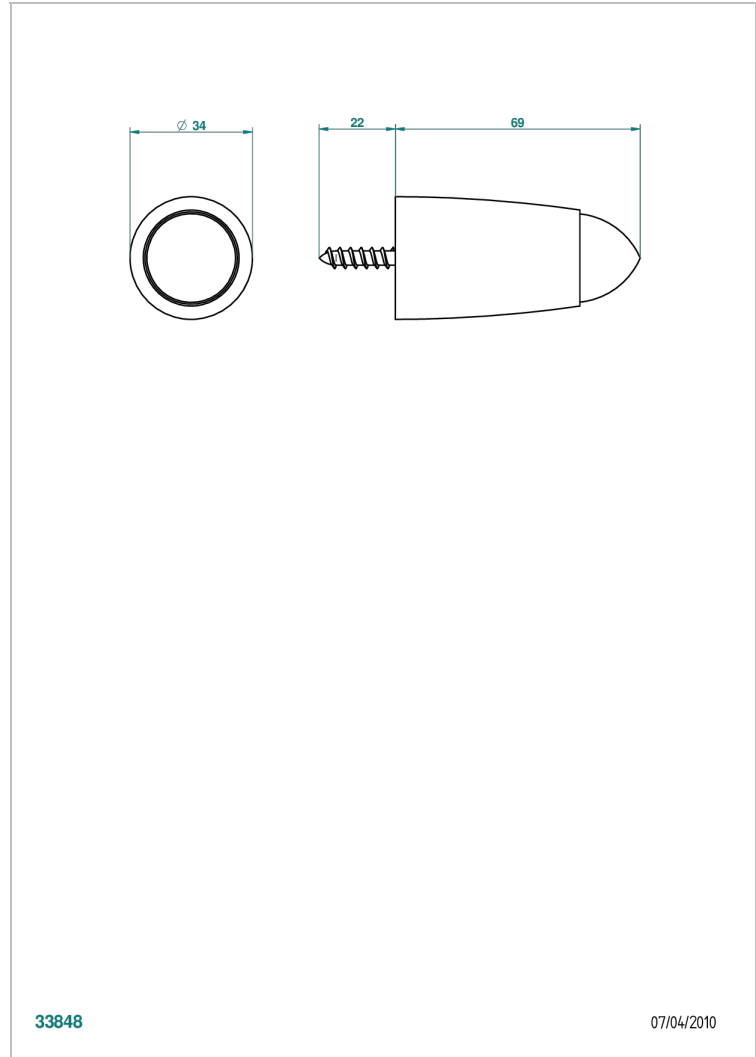

COLLECTION PARIS

B8A-DWZ1

Wall mounted door stop

THG[®]
PARIS

33848

07/04/2010

CHARACTERISTIC

- Collection Paris
- Wall mounted door stop