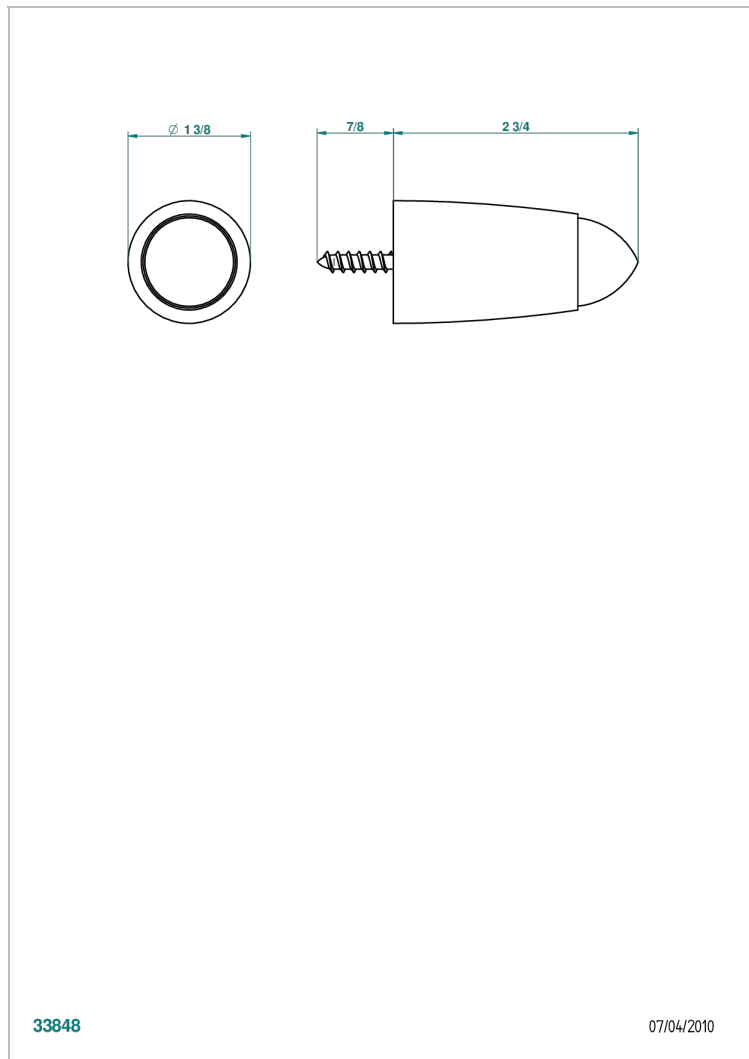

# COLLECTION PARIS

B8A-DWZ1

Wall mounted door stop

THG<sup>®</sup>  
PARIS

33848

07/04/2010