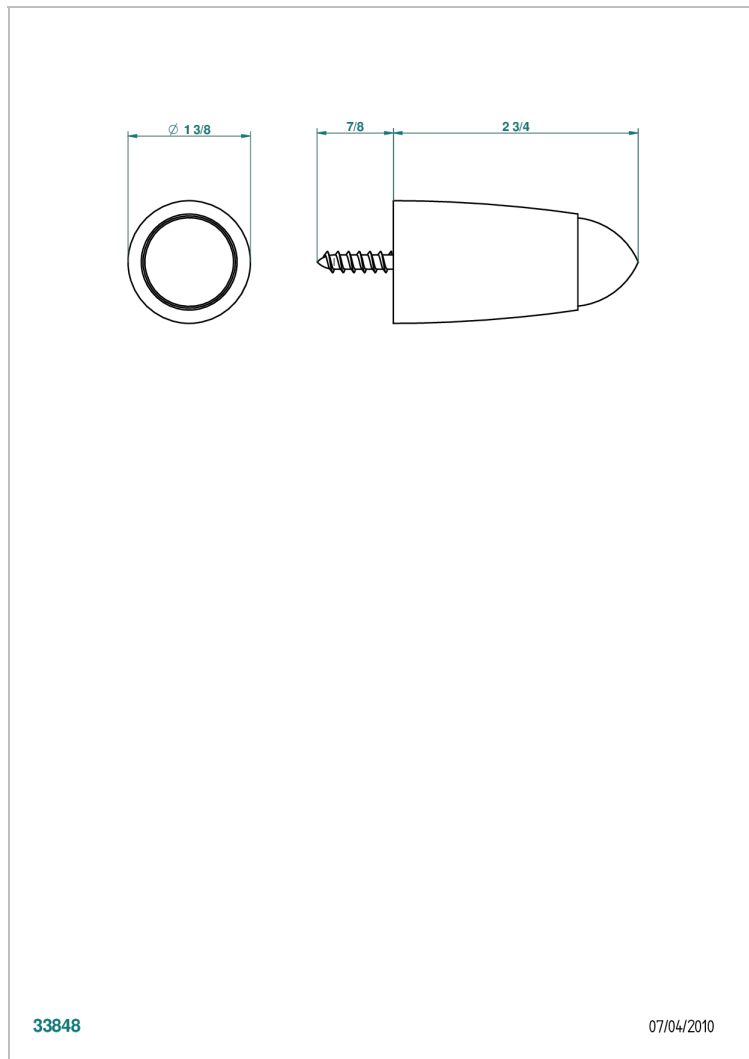

COLLECTION PARIS

B8A-DWZ1

Wall mounted door stop

THG[®]
PARIS

33848

07/04/2010

CHARACTERISTIC

- Collection Paris
- Wall mounted door stop