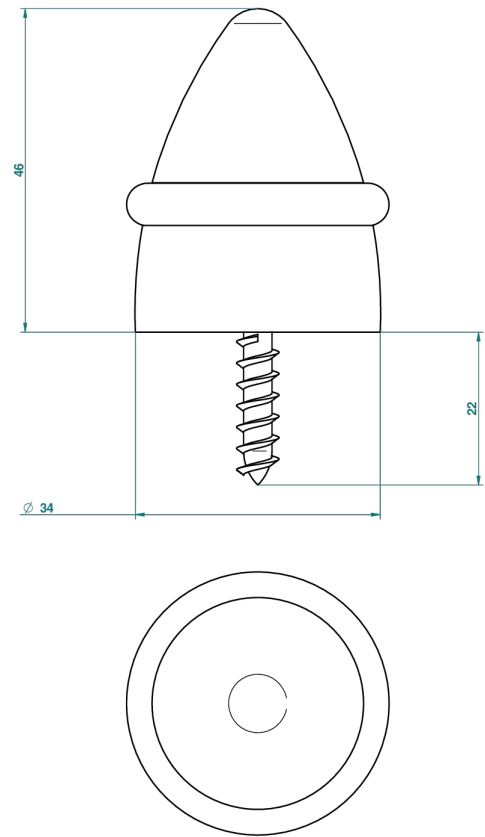

COLLECTION BERLIN

B8E-DWS1

Floor mounted door stop

THG[®]
PARIS

33847

07/04/2010

CHARACTERISTIC

- Collection Berlin
- Floor mounted door stop