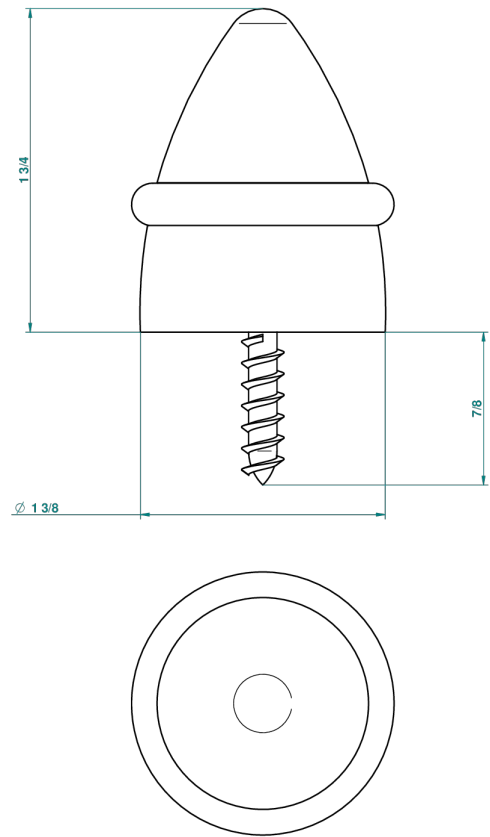

# COLLECTION BERLIN

B8E-DWS1

Floor mounted door stop

THG<sup>®</sup>  
PARIS

33847

07/04/2010

## CHARACTERISTIC

- Collection Berlin
- Floor mounted door stop