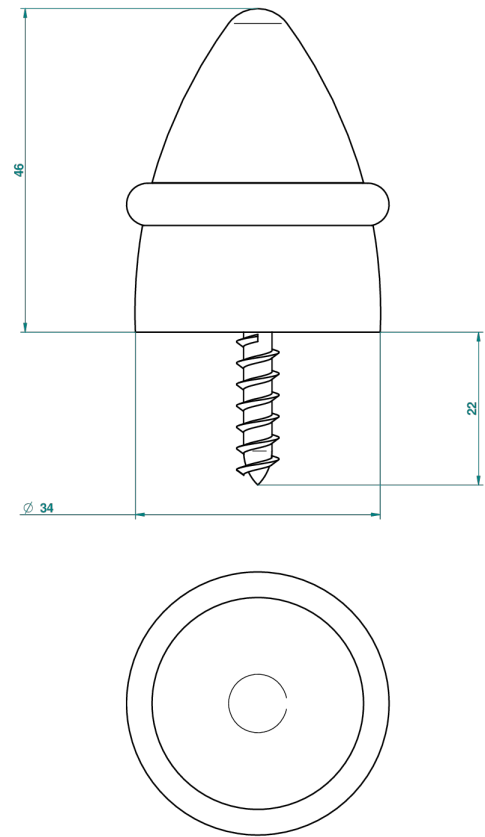

# COLLECTION BERLIN

B8E-DWS1

Floor mounted door stop

THG<sup>®</sup>  
PARIS

33847

07/04/2010

## CHARACTERISTIC

- Collection Berlin
- Floor mounted door stop