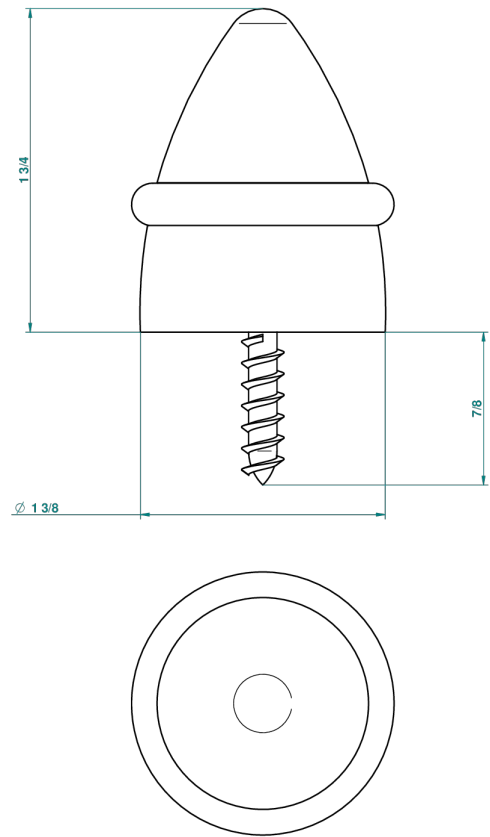

COLLECTION BERLIN

B8E-DWS1

Floor mounted door stop

THG[®]
PARIS

33847

07/04/2010

CHARACTERISTIC

- Collection Berlin
- Floor mounted door stop