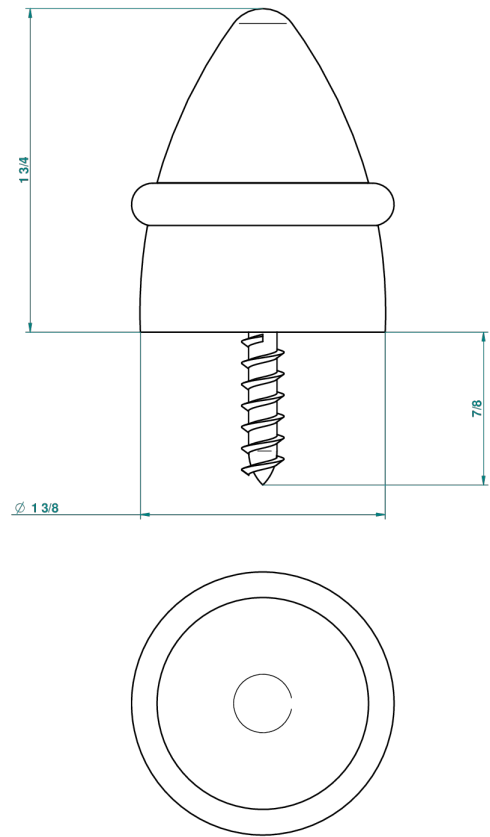

COLLECTION BERLIN

B8E-DWS1

Türpuffer Boden

THG[®]
PARIS

33847

07/04/2010

EIGENSCHAFTEN

- Collection Berlin
- Türpuffer Boden