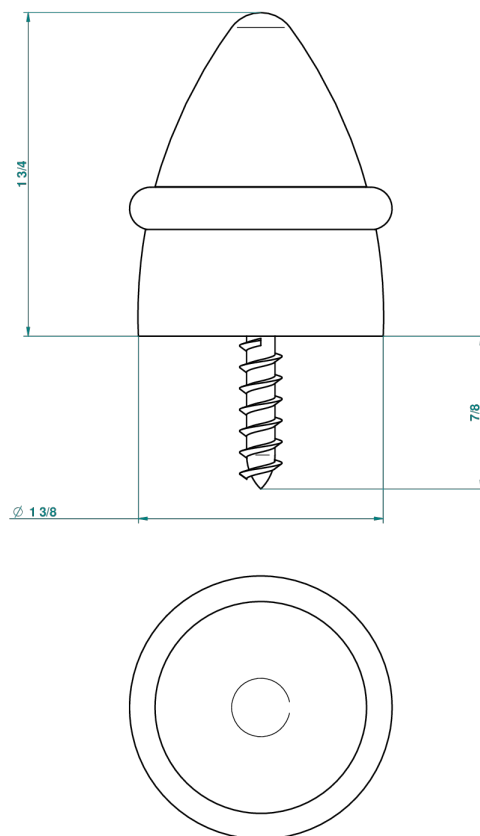

COLLECTION BERLIN

B8E-DWS1

Floor mounted door stop

THG[®]
PARIS

33847

07/04/2010

特色

- Collection Berlin
- Floor mounted door stop