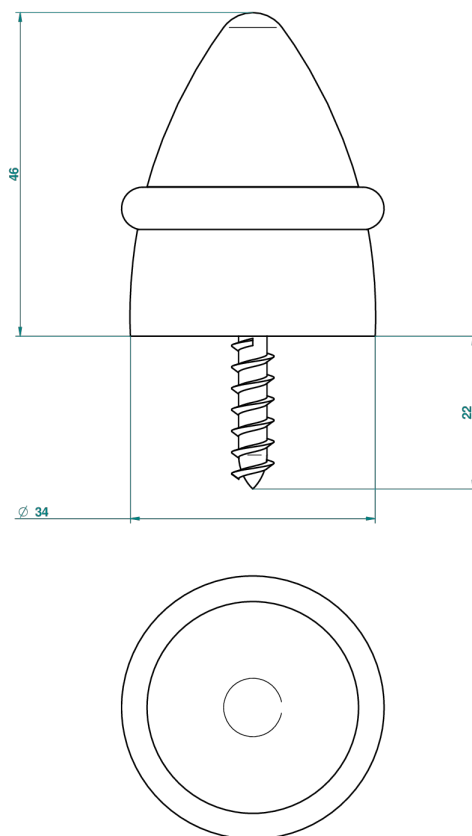

COLLECTION GENEVE

B8C-DWS1

Floor mounted door stop

THG[®]
PARIS

33847

07/04/2010

CHARACTERISTIC

- Collection Genève
- Floor mounted door stop