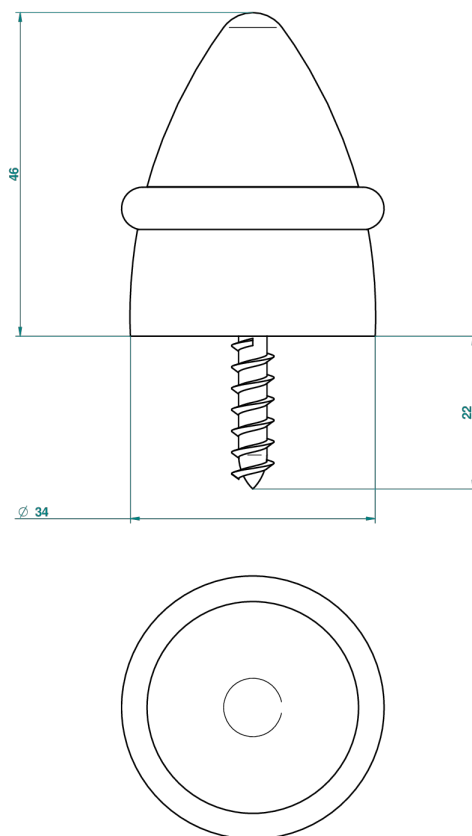

COLLECTION GENEVE

B8C-DWS1

Türpuffer Boden

THG[®]
PARIS

33847

07/04/2010

EIGENSCHAFTEN

- Collection Genève
- Türpuffer Boden