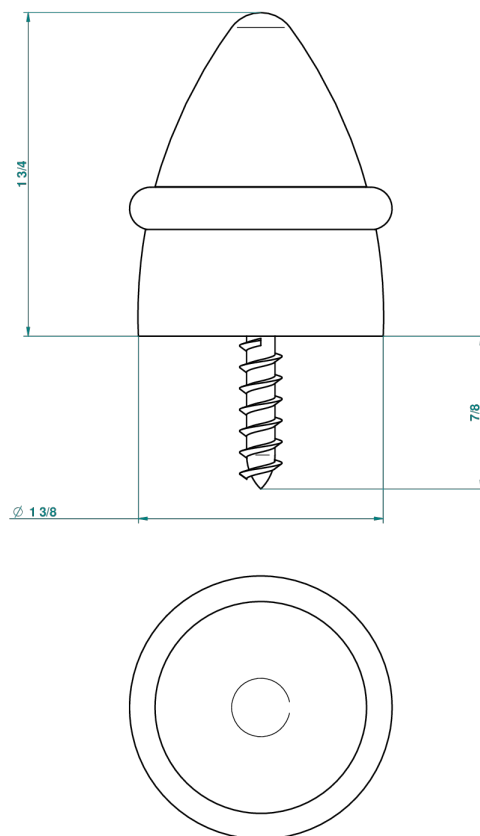

COLLECTION GENEVE

B8C-DWS1

Floor mounted door stop

THG[®]
PARIS

33847

07/04/2010

CHARACTERISTIC

- Collection Genève
- Floor mounted door stop