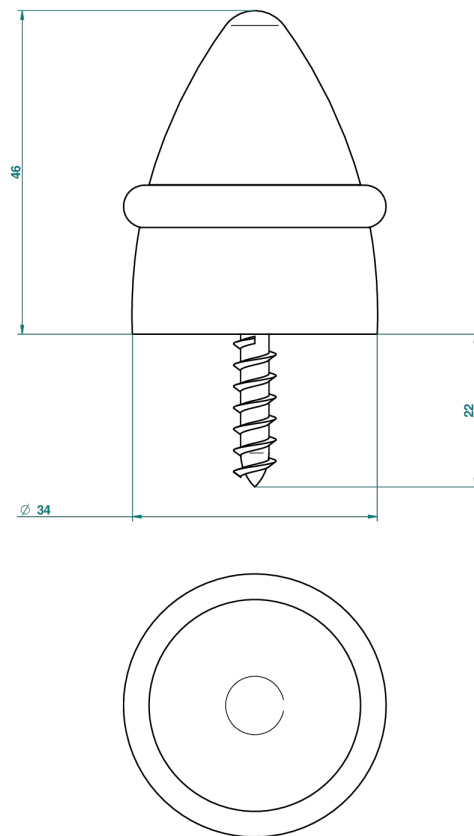

COLLECTION GENEVE

B8C-DWS1

Floor mounted door stop

THG[®]
PARIS

33847

07/04/2010

ХАРАКТЕРИСТИКИ

- Collection Genève
- Floor mounted door stop