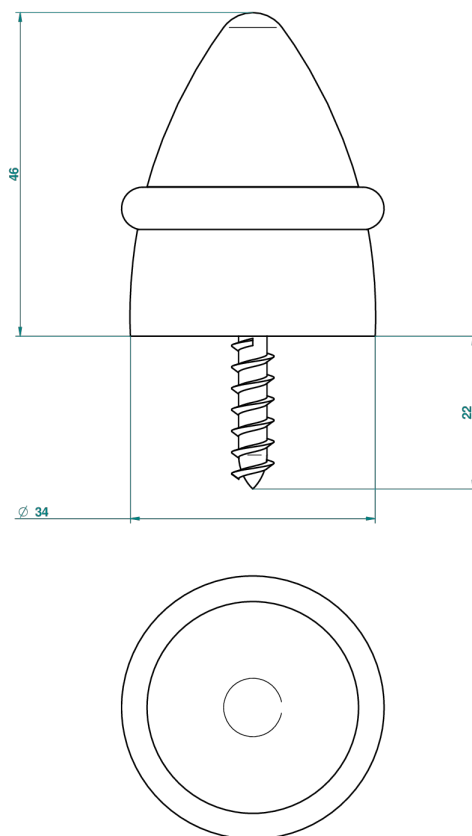

# COLLECTION GENEVE

B8C-DWS1

Floor mounted door stop

THG<sup>®</sup>  
PARIS

33847

07/04/2010

## CHARACTERISTIC

- Collection Genève
- Floor mounted door stop