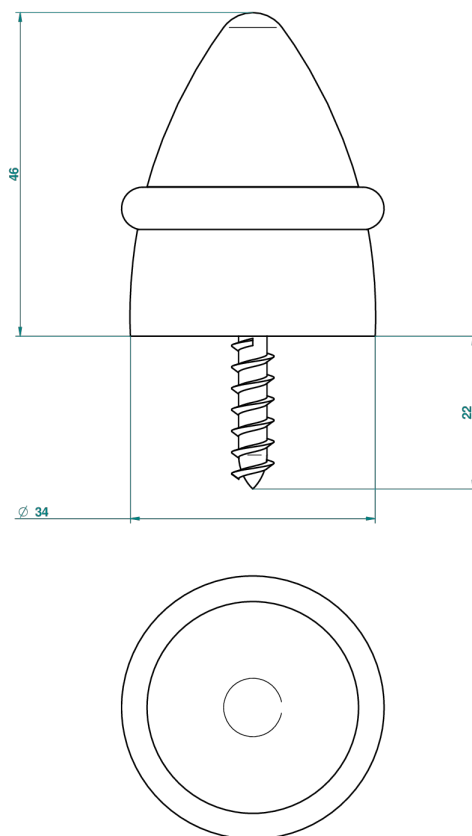

# COLLECTION GENEVE

B8C-DWS1

Türpuffer Boden

THG<sup>®</sup>  
PARIS

33847

07/04/2010