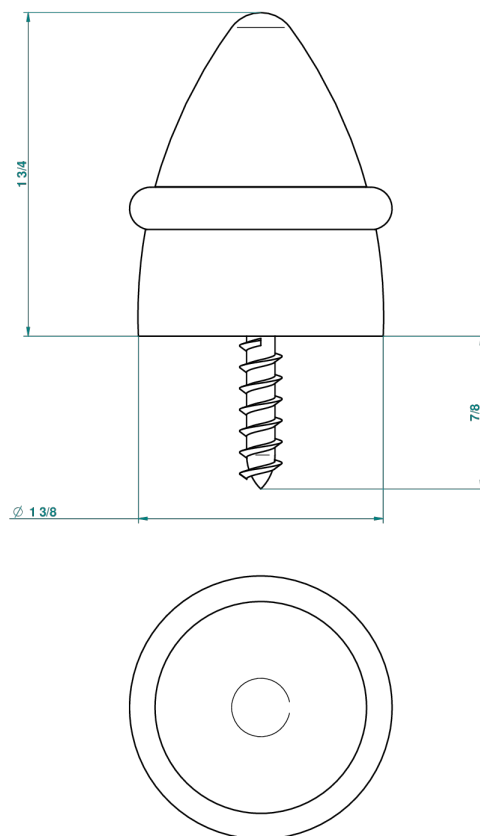

COLLECTION GENEVE

B8C-DWS1

Floor mounted door stop

THG[®]
PARIS

33847

07/04/2010

ХАРАКТЕРИСТИКИ

- Collection Genève
- Floor mounted door stop