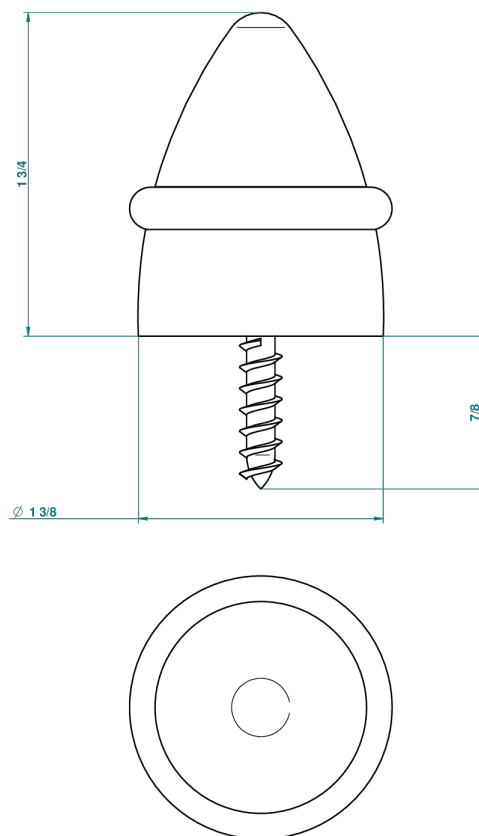

COLLECTION GENEVE

B8C-DWS1

Türpuffer Boden

THG[®]
PARIS

33847

07/04/2010

EIGENSCHAFTEN

- Collection Genève
- Türpuffer Boden