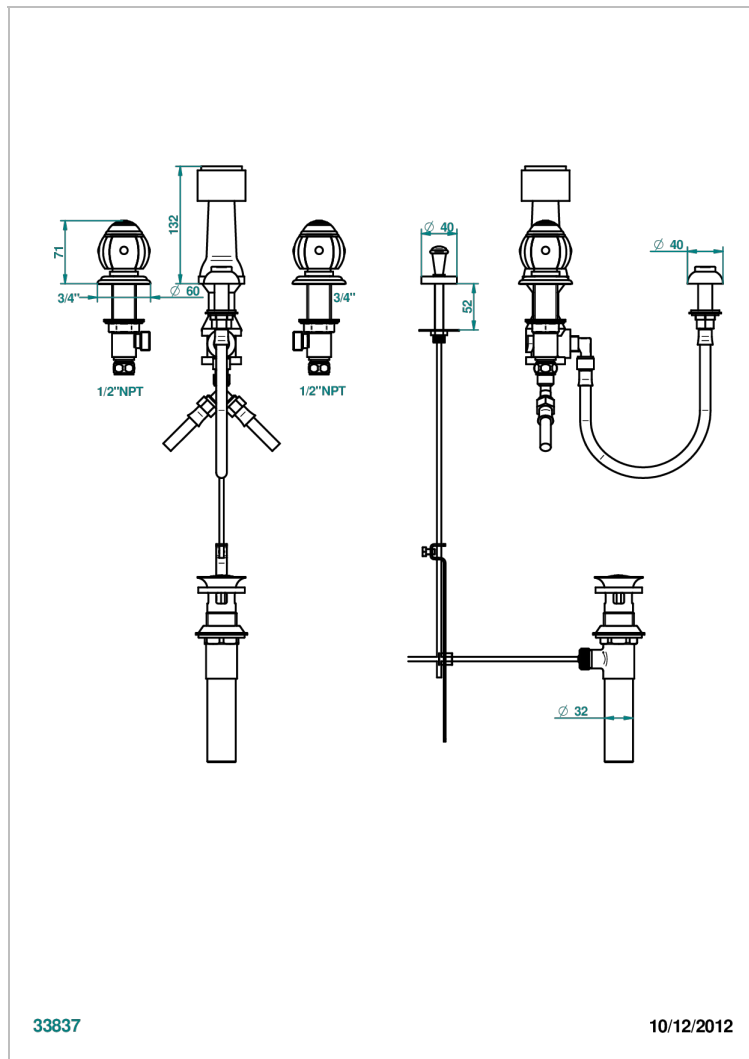

# ITHAQUE PLATINUM DECOR

A7B-207KA

Deck mounted 3-hole bidet with vertical spray, vacuum breaker and drain

THG<sup>®</sup>  
PARIS