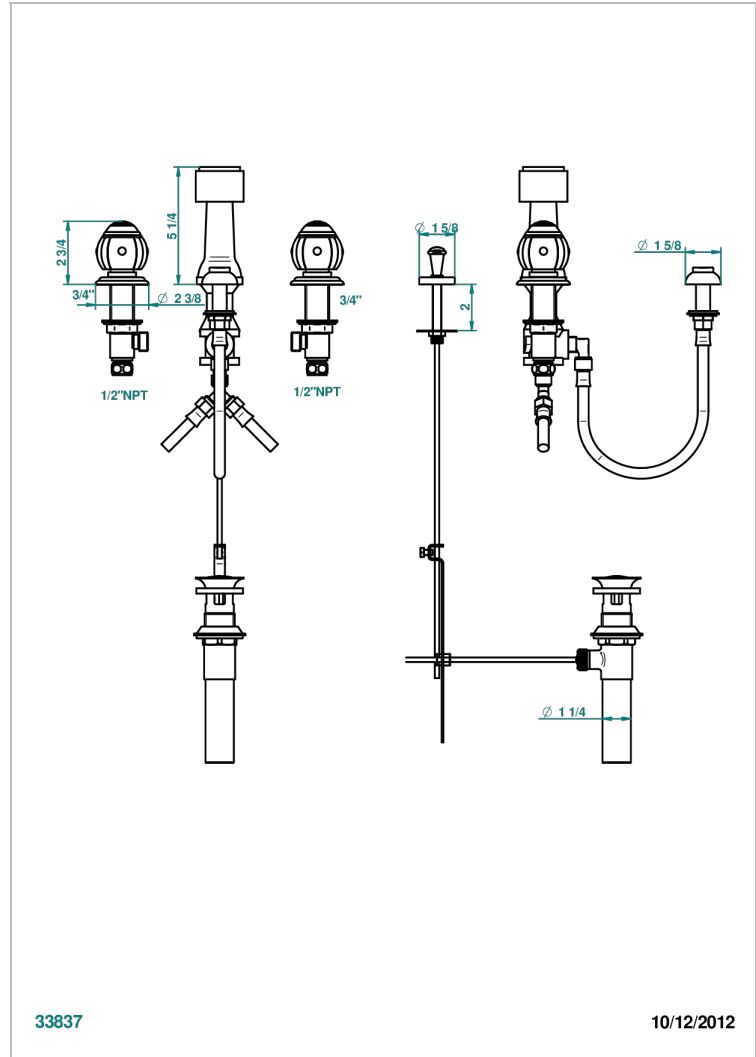

# ITHAQUE PLATINUM DECOR

A7B-207KA

Deck mounted 3-hole bidet with vertical spray, vacuum breaker and drain

33837

10/12/2012