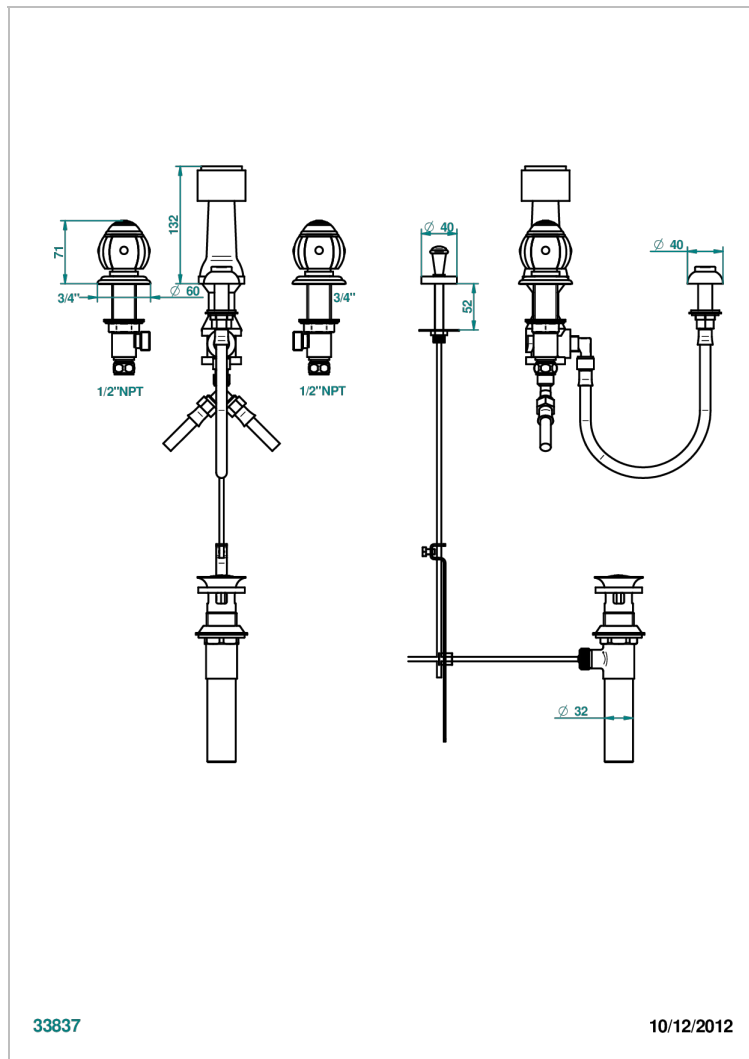

ITHAQUE PLATINUM DECOR

A7B-207KA

Bidet Faucet with vertical spray, drain and vacuum breaker, for bidet Kohler

33837

10/12/2012

CHARACTERISTIC

- ASME : ASME A112.18.1-2011/CSA B125.1-11

STANDARDS