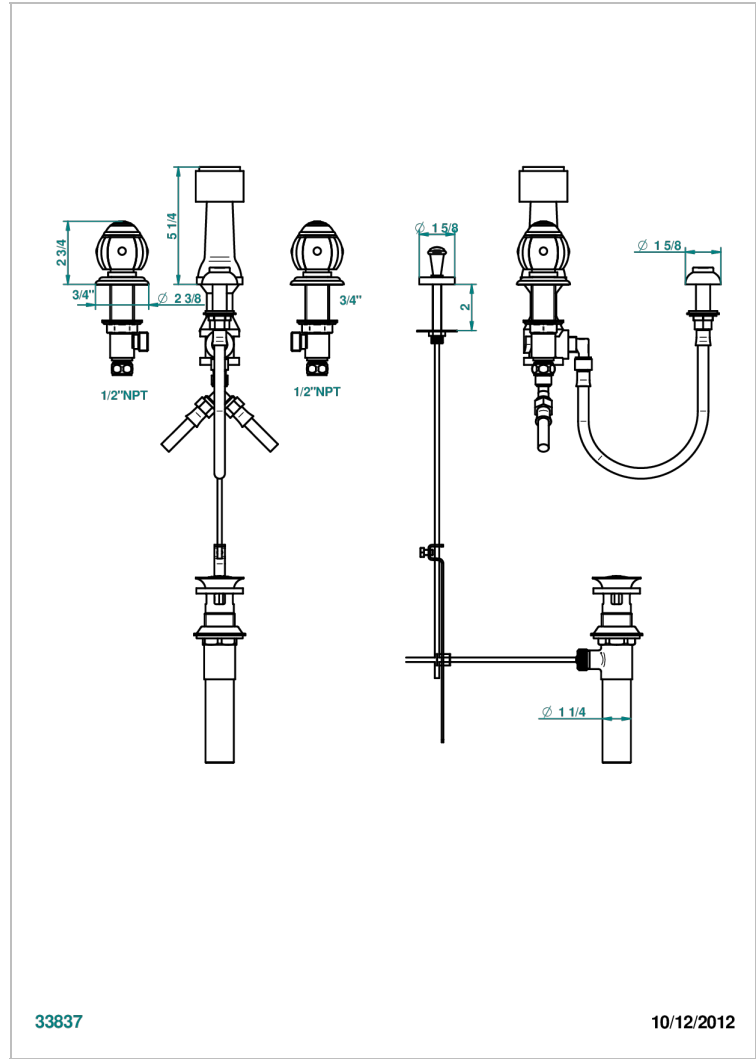

ITHAQUE PLATINUM DECOR

A7B-207KA

Bidet Faucet with vertical spray, drain and vacuum breaker, for bidet Kohler

33837

10/12/2012

CHARACTERISTIC

- ASME : ASME A112.18.1-2011/CSA B125.1-11

STANDARDS

AVAILABLE FINITIONS

Antique nickel - H28
Black ceram - D30
Blush PVD - H62
Brass color PVD - H49
Brown bronze color PVD - F33
Gold color PVD - H52

Graphite PVD - H64
Lacquered light bronze - D01
Matt Umber PVD - H67
Matt blush PVD - H60
Matt brass color PVD - H50
Matt brown bronze color PVD - F34