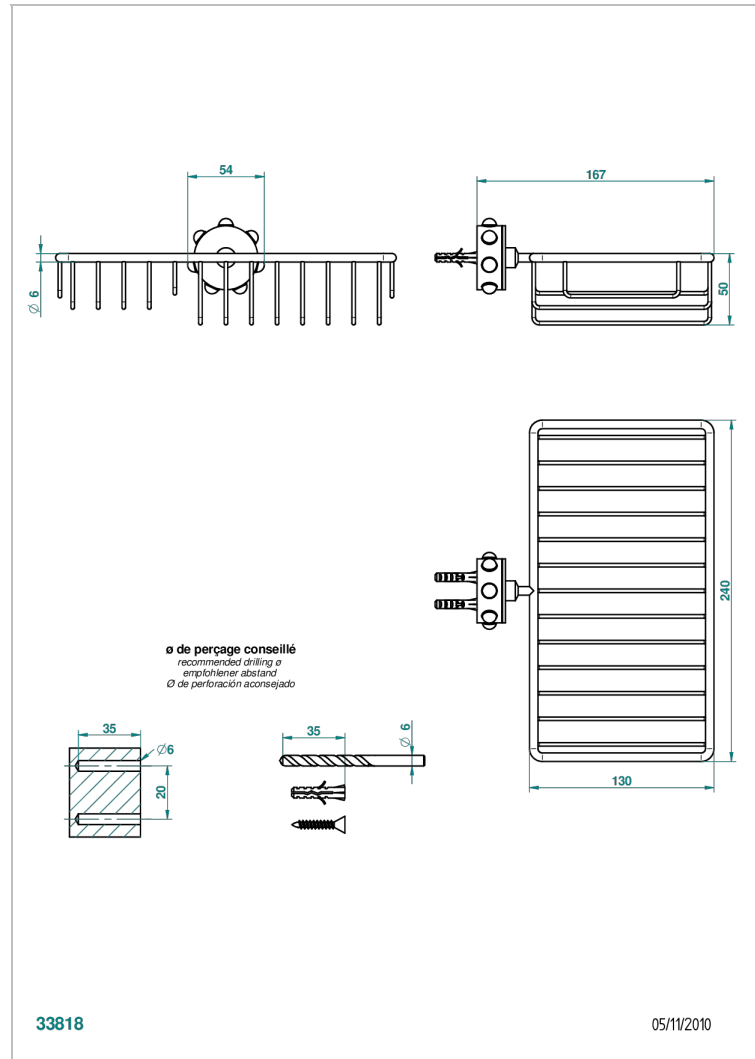

# MOSSI CLEAR CRYSTAL

A2N-2620

Soap and sponge holder, wall mounted

THG<sup>®</sup>  
PARIS

## CHARACTERISTIC

- Mossi Clear crystal
- Soap and sponge holder, wall mounted