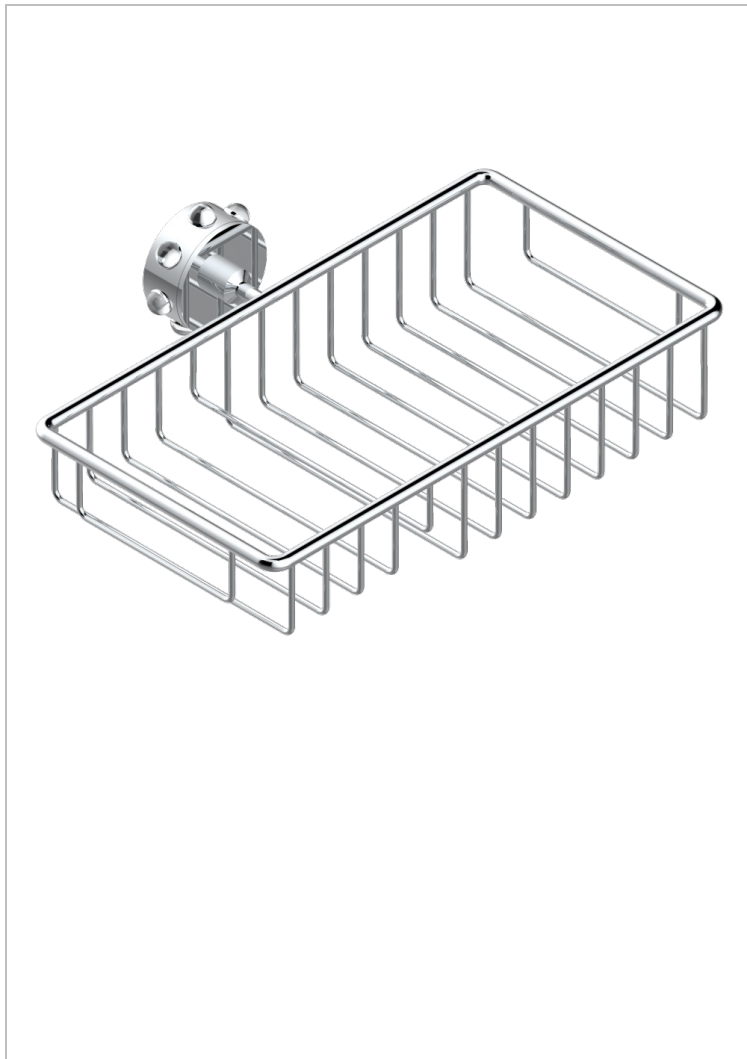

# MOSSI CLEAR CRYSTAL

A2N-2620

Soap and sponge holder, wall mounted

THG<sup>®</sup>  
PARIS

## CHARACTERISTIC

- Mossi Clear crystal
- Soap and sponge holder, wall mounted