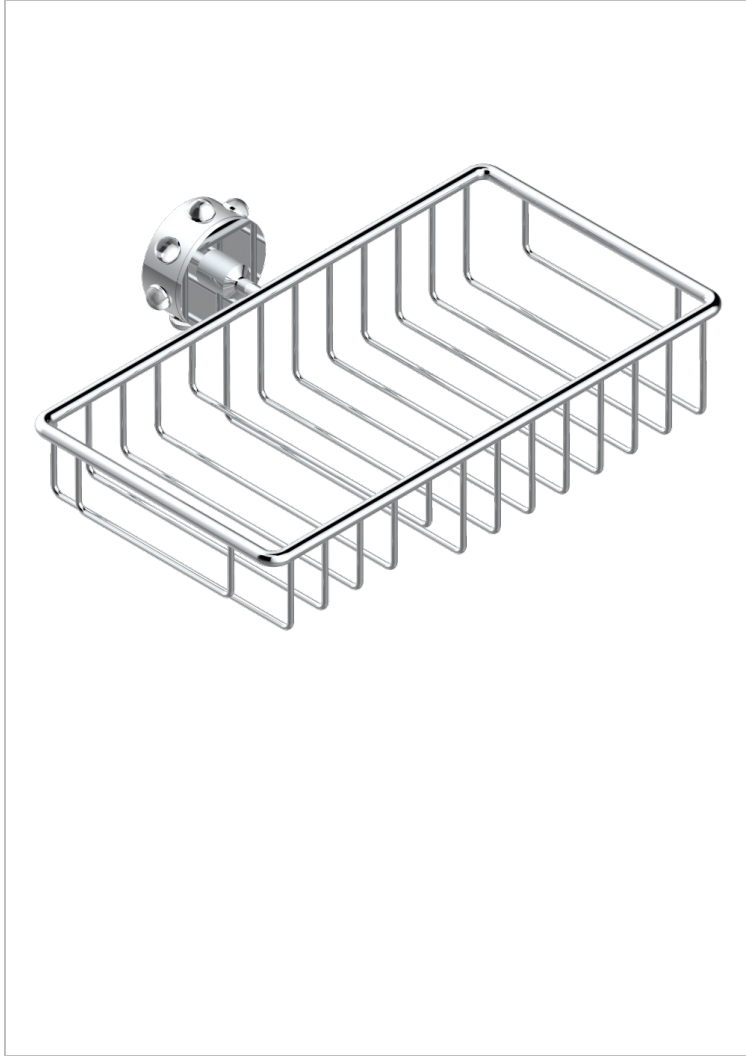

MOSSI CLEAR CRYSTAL

A2N-2620

Soap and sponge holder, wall mounted

THG[®]
PARIS

CHARACTERISTIC

- Mossi Clear crystal
- Soap and sponge holder, wall mounted

AVAILABLE FINITIONS

Black ceram - D30
Blush PVD - H62
Brass color PVD - H49
Brown bronze color PVD - F33
Chrome polished - A02
Chrome polished / gold polished - G02

Copper antique matt, coated - H07
Gold color PVD - H52
Gold mat - F07
Gold polished - F01
Graphite PVD - H64
Light coated bronze - D01

Matt Umber PVD - H67
Matt blush PVD - H60
Matt brass color PVD - H50
Matt brown bronze color PVD - F34
Matt chrome (American satin) - C02
Matt gold color PVD - H53