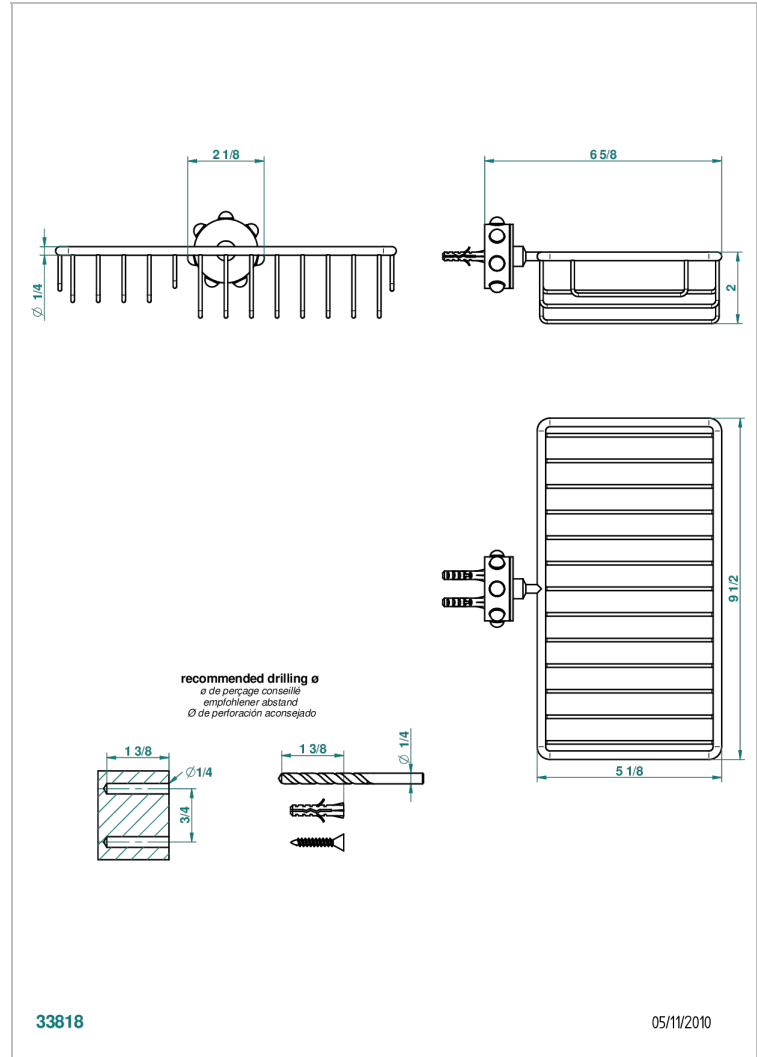

MOSSI CLEAR CRYSTAL

A2N-2620

Soap and sponge holder, wall mounted

THG[®]
PARIS

CHARACTERISTIC

- Mossi Clear crystal
- Soap and sponge holder, wall mounted

AVAILABLE FINITIONS

Black ceram - D30
Blush PVD - H62
Brass color PVD - H49
Brown bronze color PVD - F33
Chrome polished - A02
Chrome polished / gold polished - G02