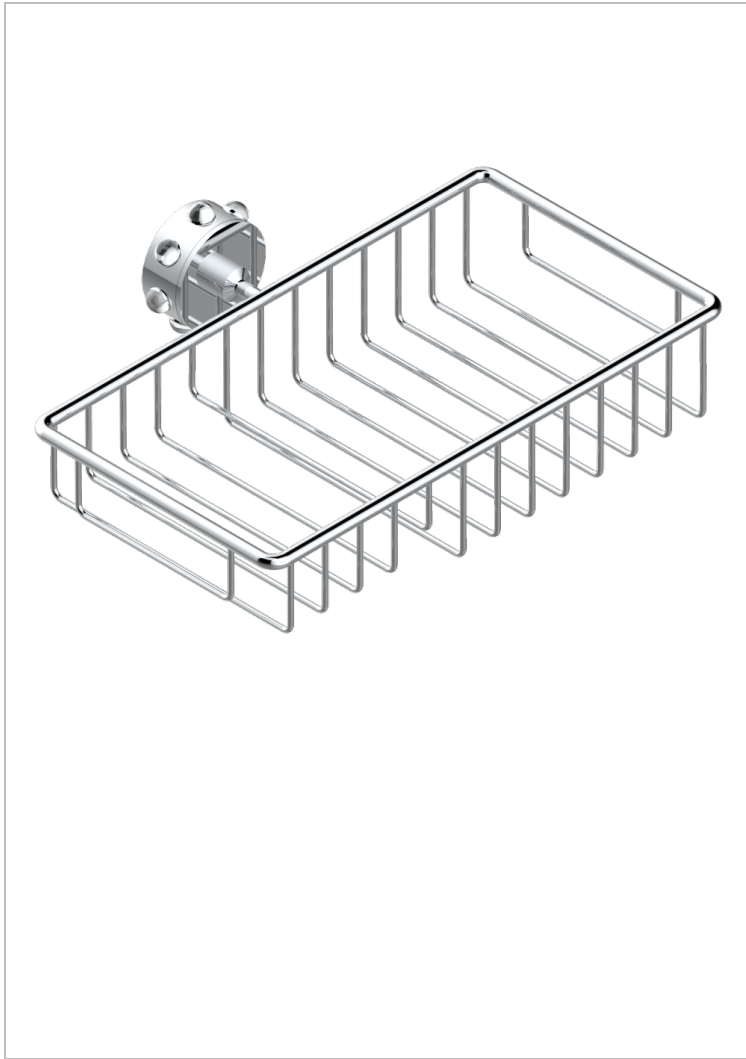

# MOSSI CLEAR CRYSTAL

A2N-2620

Combined soap and sponge holder with flange, 240 x 130 mm

THG<sup>®</sup>  
PARIS

## CHARACTERISTIC

- Mossi Clear crystal
- Combined soap and sponge holder with flange, 240 x 130 mm