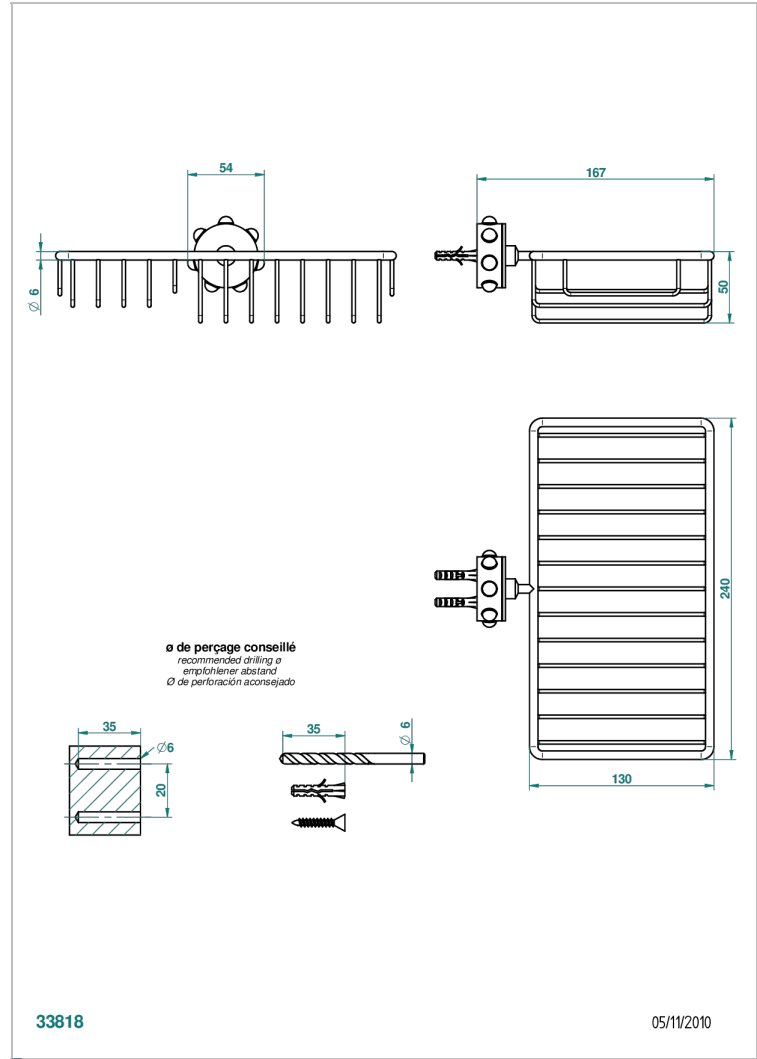

# MOSSI CLEAR CRYSTAL

A2N-2620

Combined soap and sponge holder with flange, 240 x 130 mm

THG<sup>®</sup>  
PARIS

## CHARACTERISTIC

- Mossi Clear crystal
- Combined soap and sponge holder with flange, 240 x 130 mm