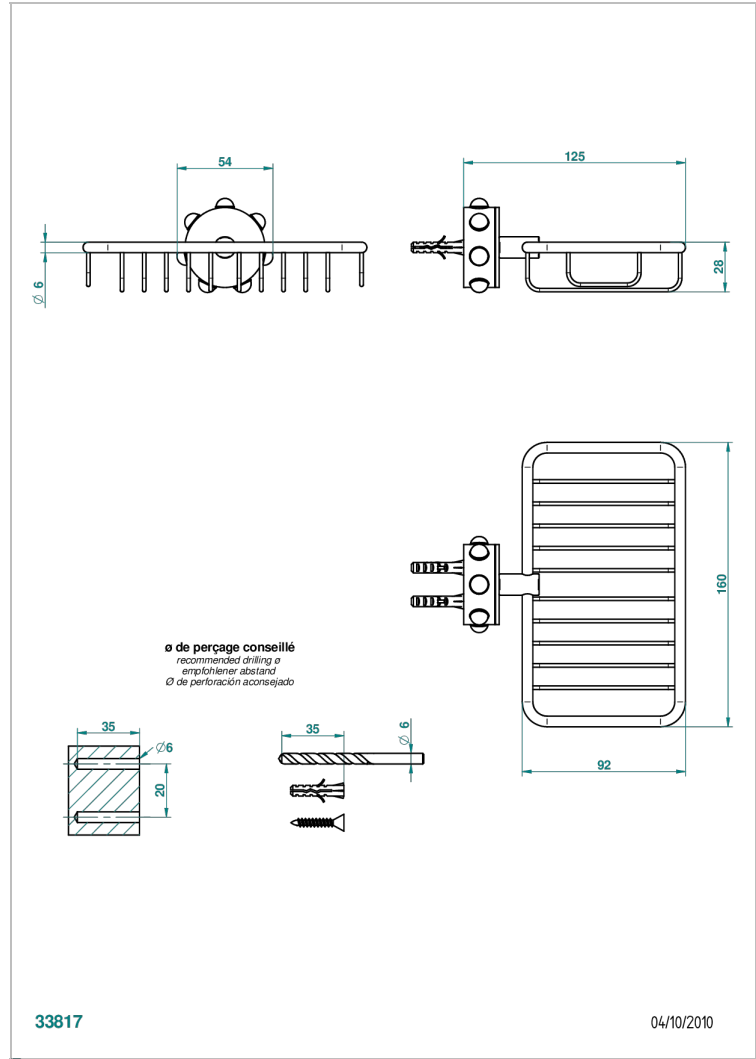

MOSSI CLEAR CRYSTAL

A2N-620

Soap basket, wall mounted 6"1/4 x 3"5/8

THG[®]
PARIS

CHARACTERISTIC

- Mossi Clear crystal
- Soap basket, wall mounted 6"1/4 x 3"5/8

AVAILABLE FINITIONS

Black ceram - D30
 Blush PVD - H62
 Brass color PVD - H49
 Brown bronze color PVD - F33
 Chrome polished - A02
 Chrome polished / gold polished - G02