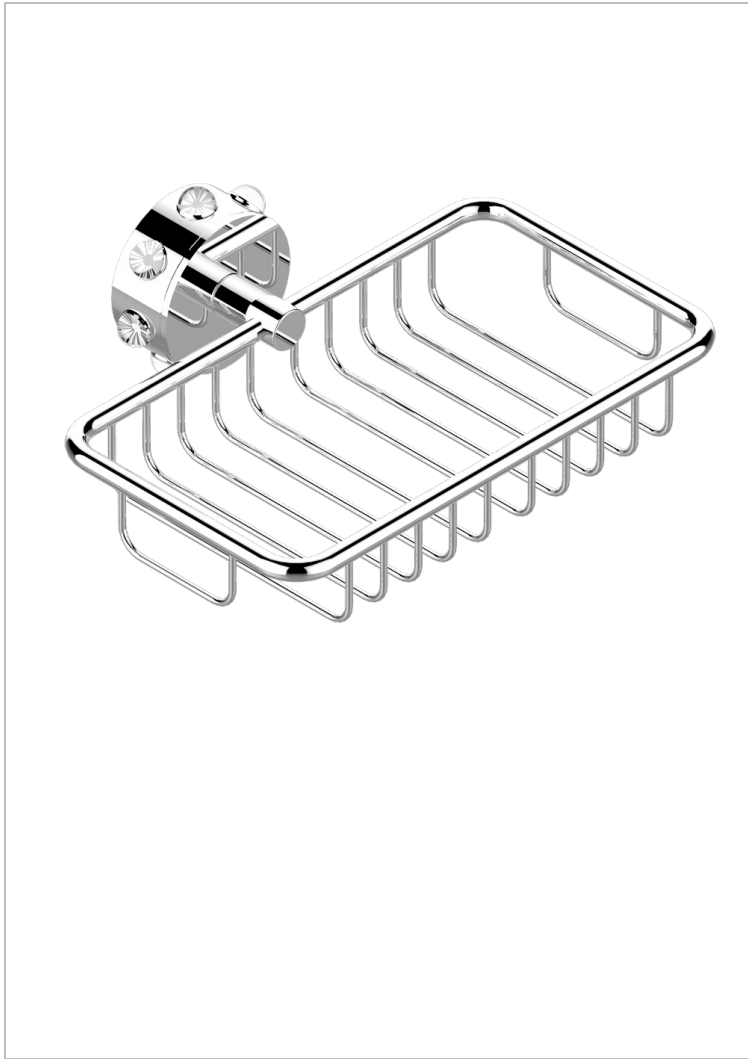

MOSSI CLEAR CRYSTAL

A2N-620

Soap basket, wall mounted 6"1/4 x 3"5/8

THG[®]
PARIS

CHARACTERISTIC

- Mossi Clear crystal
- Soap basket, wall mounted 6"1/4 x 3"5/8

AVAILABLE FINITIONS

Black ceram - D30
 Blush PVD - H62
 Brass color PVD - H49
 Brown bronze color PVD - F33
 Chrome polished - A02
 Chrome polished / gold polished - G02