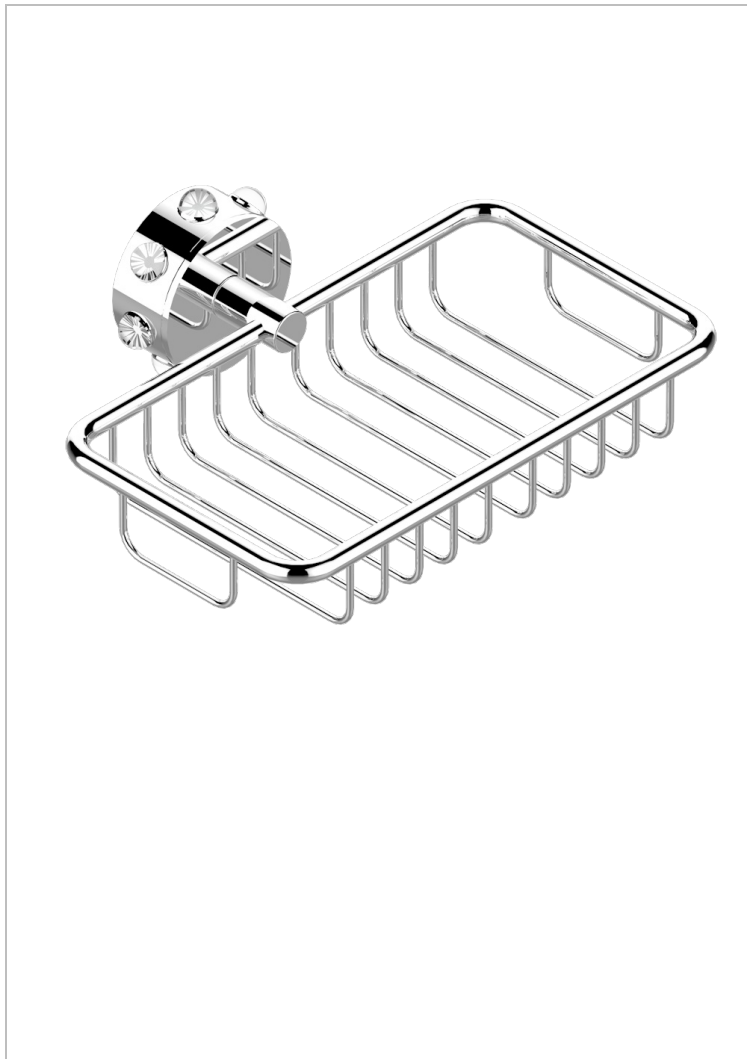

MOSSI CLEAR CRYSTAL

A2N-620

Soap basket, wall mounted 6"1/4 x 3"5/8

CHARACTERISTIC

- Mossi Clear crystal
- Soap basket, wall mounted 6"1/4 x 3"5/8

AVAILABLE FINITIONS

Black ceram - D30
Blush PVD - H62
Brass color PVD - H49
Brown bronze color PVD - F33
Chrome polished - A02
Chrome polished / gold polished - G02