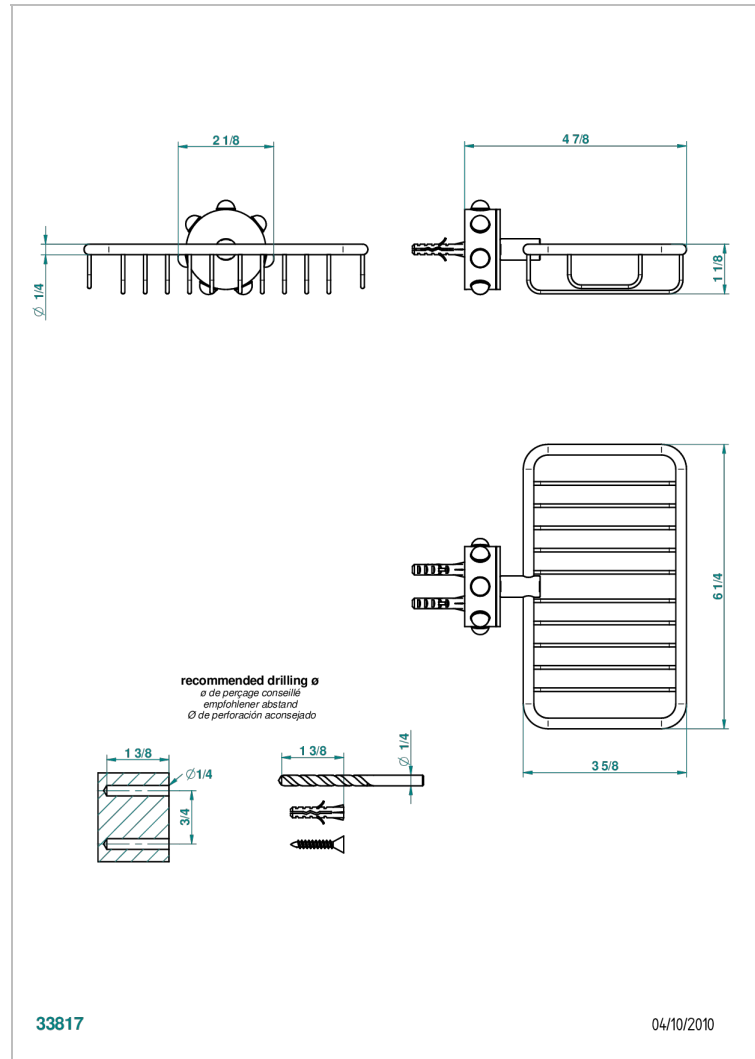

MOSSI CLEAR CRYSTAL

A2N-620

Soap basket, wall mounted 6"1/4 x 3"5/8

CHARACTERISTIC

- Mossi Clear crystal
- Soap basket, wall mounted 6"1/4 x 3"5/8

AVAILABLE FINITIONS

Black ceram - D30
Blush PVD - H62
Brass color PVD - H49
Brown bronze color PVD - F33
Chrome polished - A02
Chrome polished / gold polished - G02