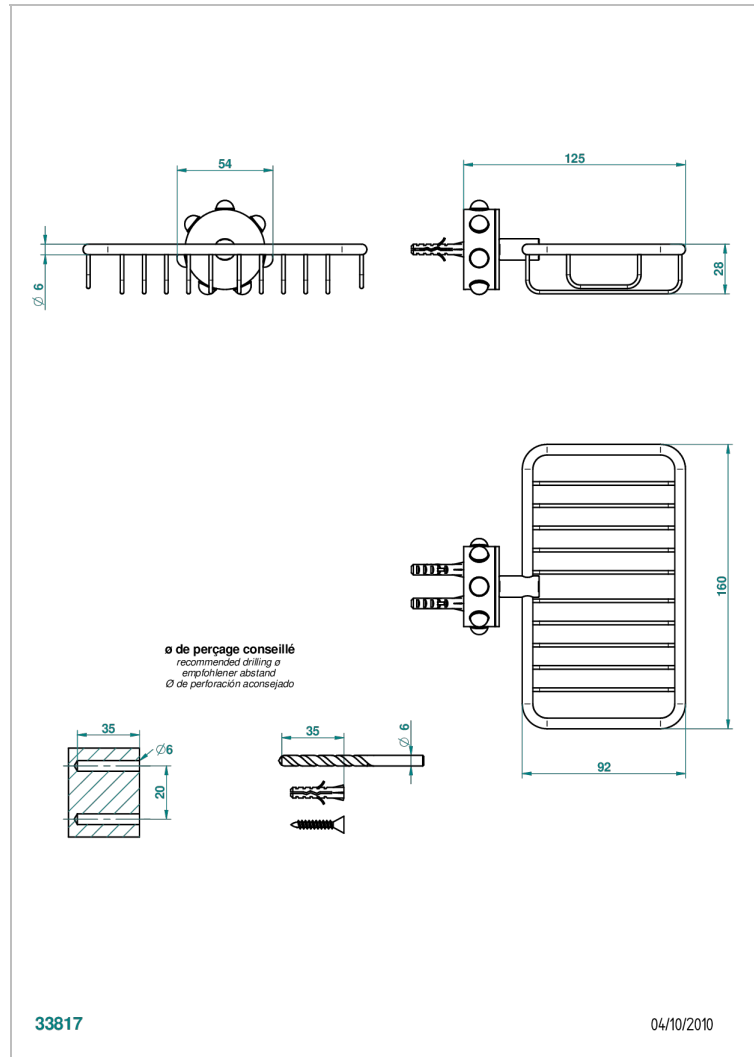

MOSSI CLEAR CRYSTAL

A2N-620

Net soap dish with flange, 160 x 95 mm

THG[®]
PARIS

CHARACTERISTIC

- Mossi Clear crystal
- Net soap dish with flange, 160 x 95 mm

AVAILABLE FINITIONS

Antique nickel - H28
Black ceram - D30
Blush PVD - H62
Brass color PVD - H49
Brown bronze color PVD - F33
Gold color PVD - H52