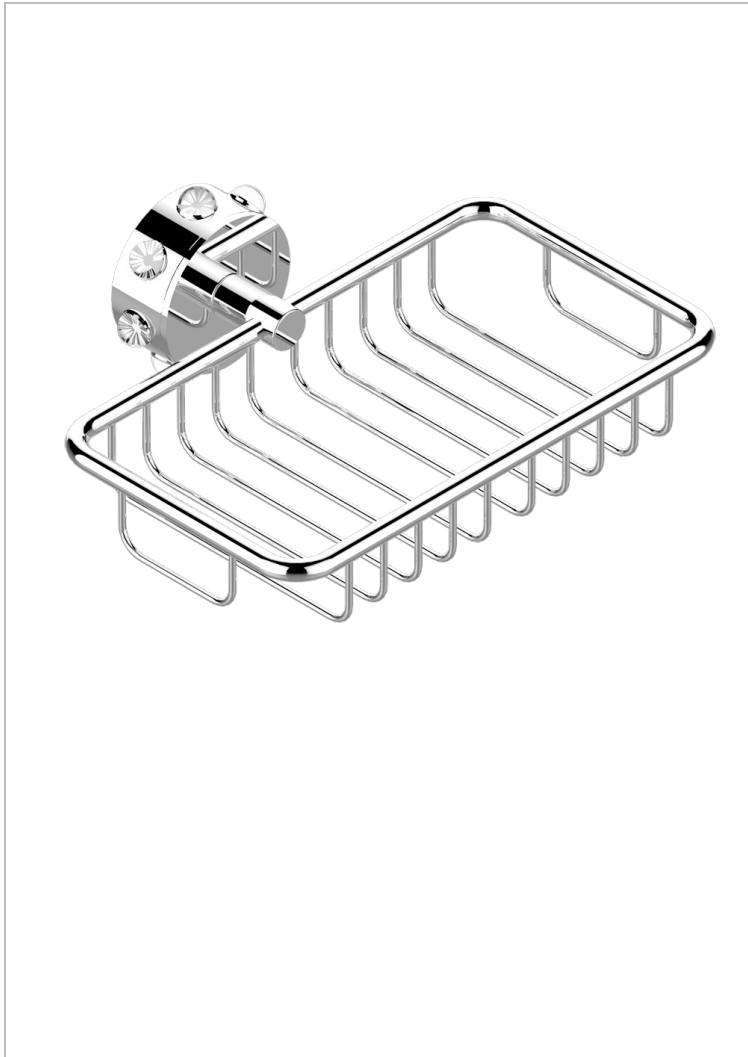

MOSSI CLEAR CRYSTAL

A2N-620

Net soap dish with flange, 160 x 95 mm

THG[®]
PARIS

CHARACTERISTIC

- Mossi Clear crystal
- Net soap dish with flange, 160 x 95 mm

AVAILABLE FINITIONS

Antique nickel - H28
Black ceram - D30
Blush PVD - H62
Brass color PVD - H49
Brown bronze color PVD - F33
Gold color PVD - H52