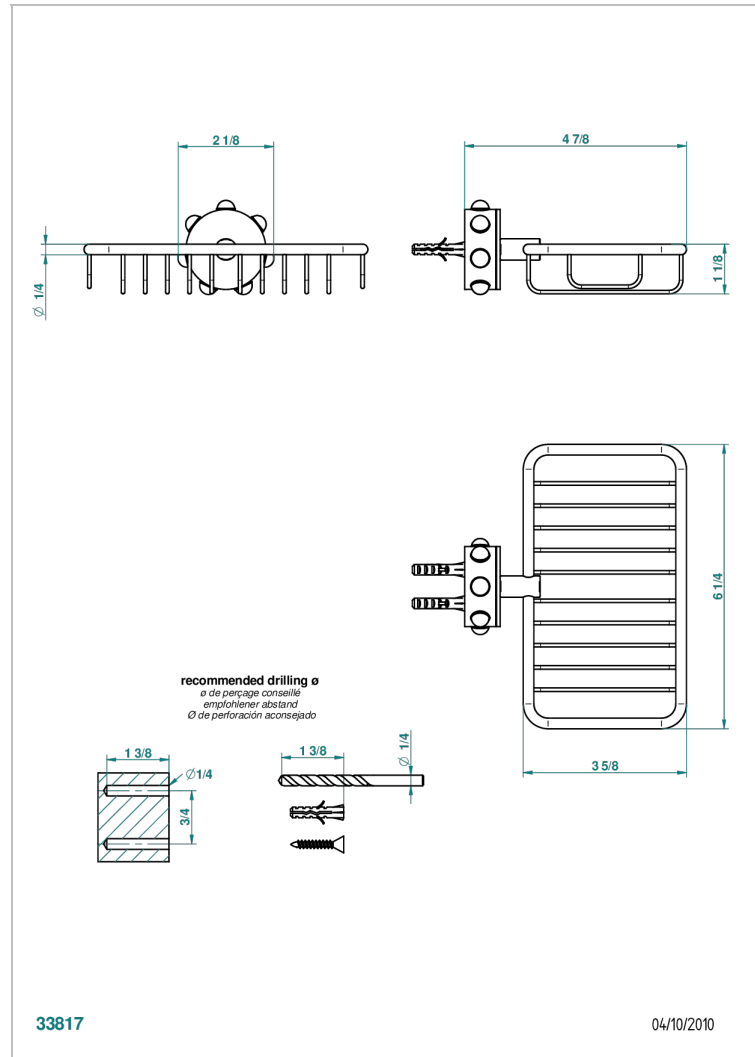

MOSSI CLEAR CRYSTAL

A2N-620

Net soap dish with flange, 160 x 95 mm

CHARACTERISTIC

- Mossi Clear crystal
- Net soap dish with flange, 160 x 95 mm

AVAILABLE FINITIONS

Antique nickel - H28
Black ceram - D30
Blush PVD - H62
Brass color PVD - H49
Brown bronze color PVD - F33
Gold color PVD - H52