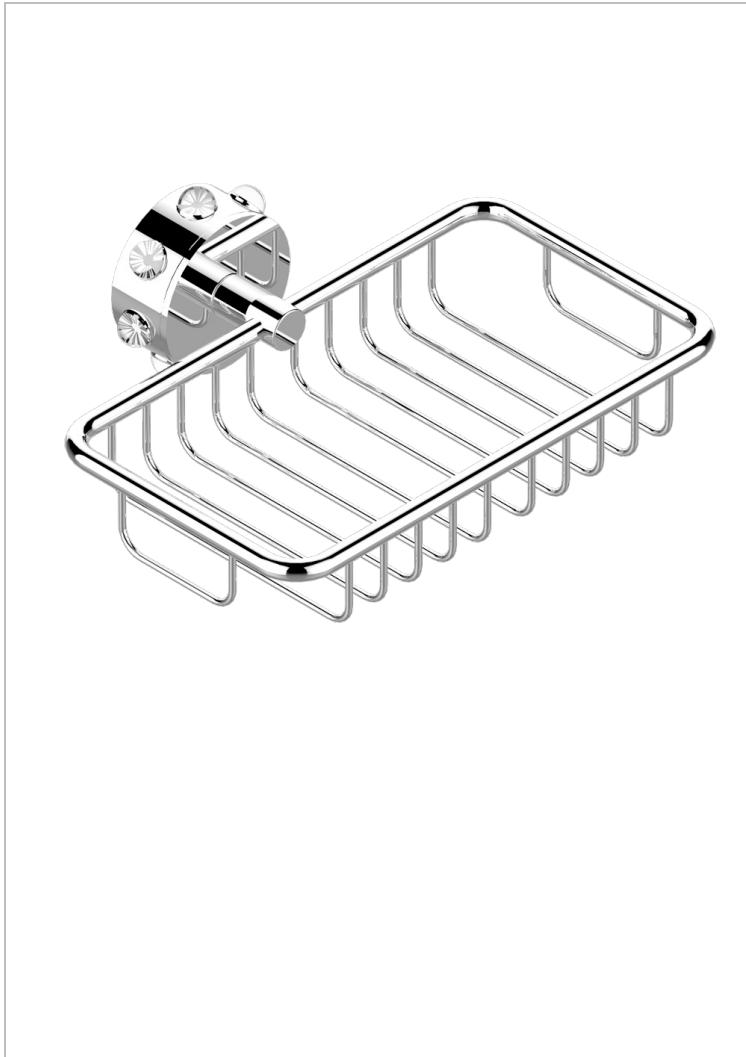

MOSSI CLEAR CRYSTAL

A2N-620

Net soap dish with flange, 160 x 95 mm

CHARACTERISTIC

- Mossi Clear crystal
- Net soap dish with flange, 160 x 95 mm

AVAILABLE FINITIONS

Antique nickel - H28
Black ceram - D30
Blush PVD - H62
Brass color PVD - H49
Brown bronze color PVD - F33
Gold color PVD - H52