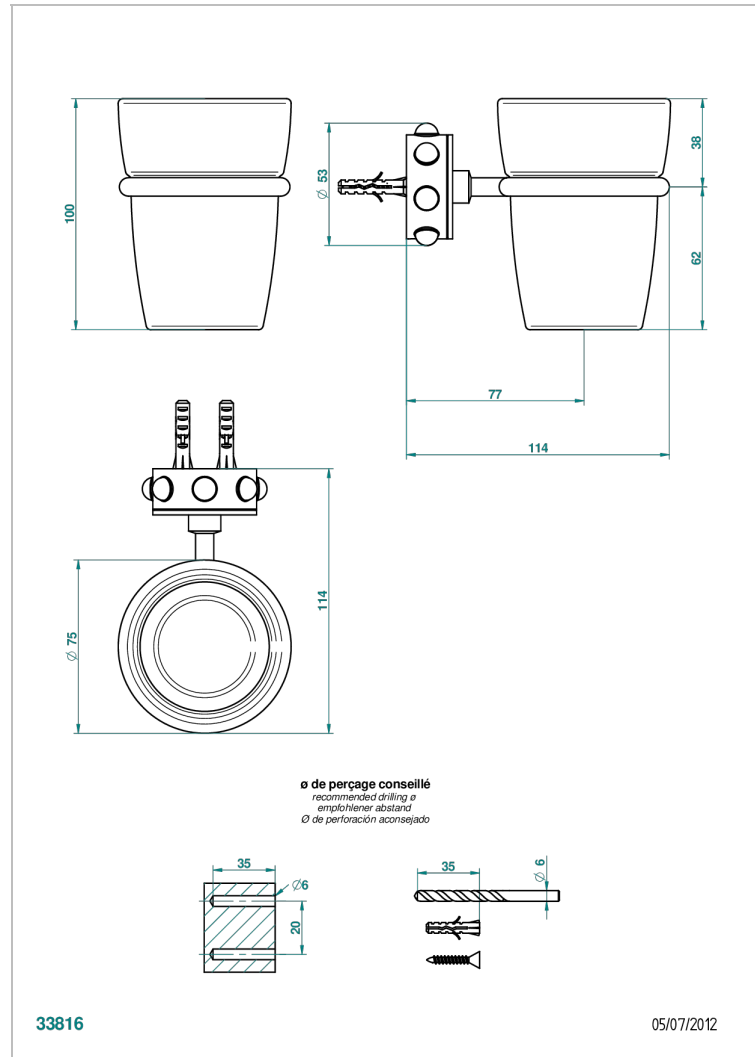

MOSSI CLEAR CRYSTAL

A2N-536

Tumbler holder, wall mounted

CHARACTERISTIC

- Mossi Clear crystal
- Tumbler holder, wall mounted

AVAILABLE FINITIONS

Black ceram - D30
Blush PVD - H62
Brass color PVD - H49
Brown bronze color PVD - F33
Chrome polished - A02
Chrome polished / gold polished - G02