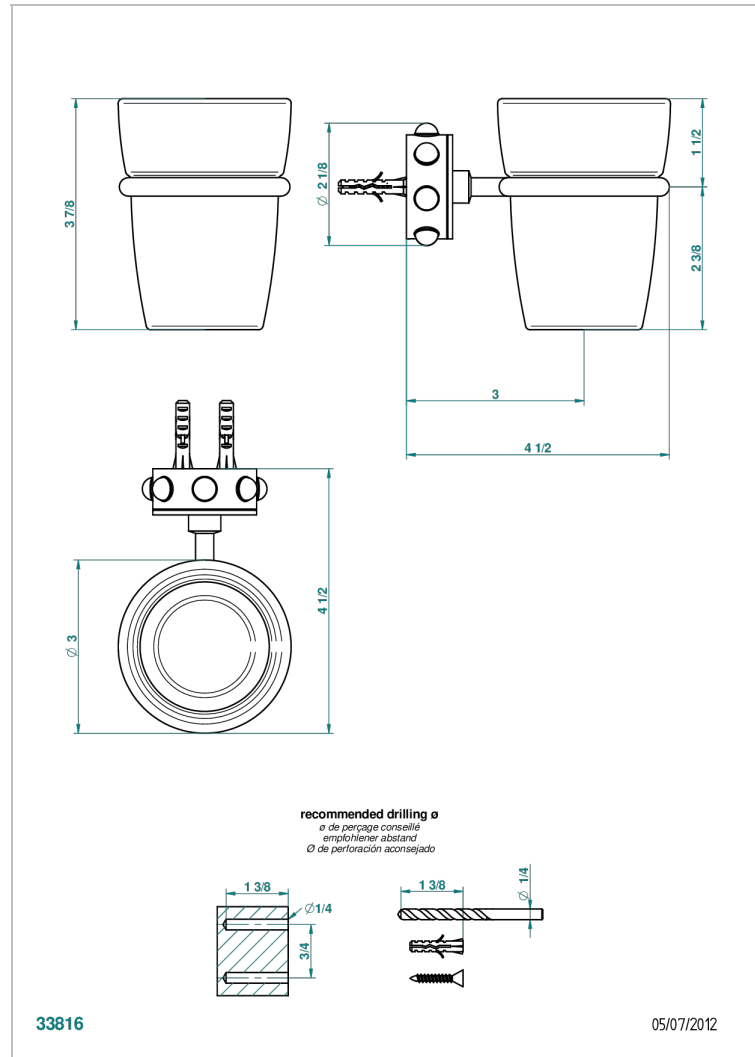

MOSSI CLEAR CRYSTAL

A2N-536

Tumbler holder, wall mounted

CHARACTERISTIC

- Mossi Clear crystal
- Tumbler holder, wall mounted

AVAILABLE FINITIONS

Black ceram - D30
Blush PVD - H62
Brass color PVD - H49
Brown bronze color PVD - F33
Chrome polished - A02
Chrome polished / gold polished - G02