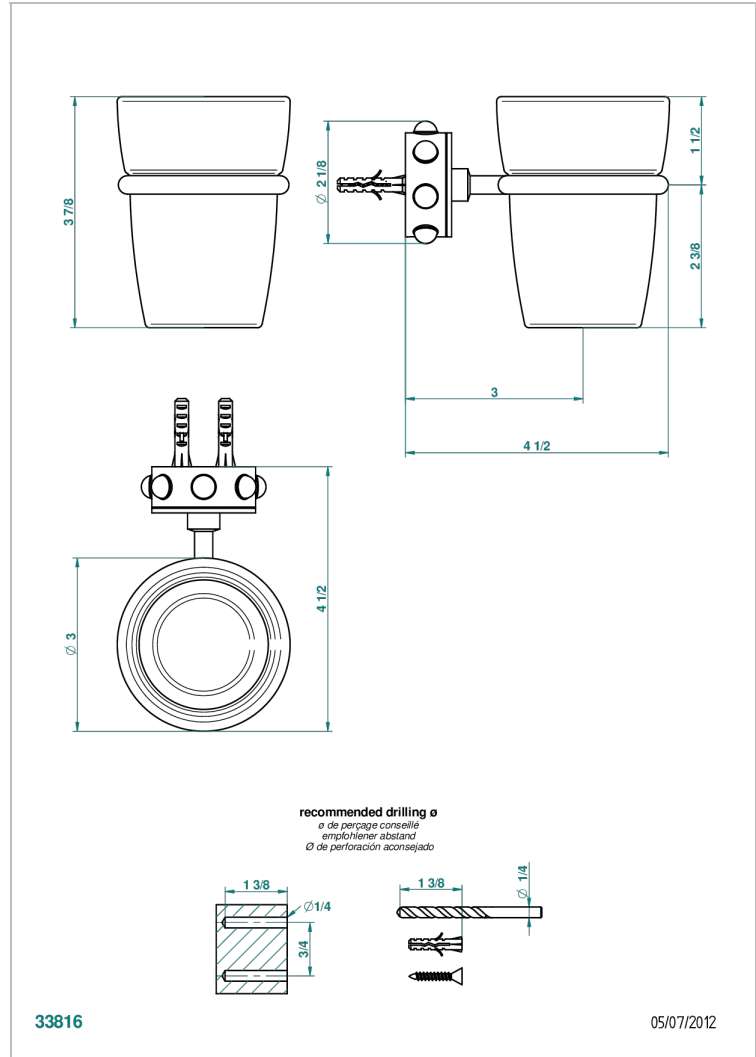

# MOSSI CLEAR CRYSTAL

A2N-536

Wall mounted glass tumbler and holder

## CHARACTERISTIC

- Mossi Clear crystal
- Wall mounted glass tumbler and holder