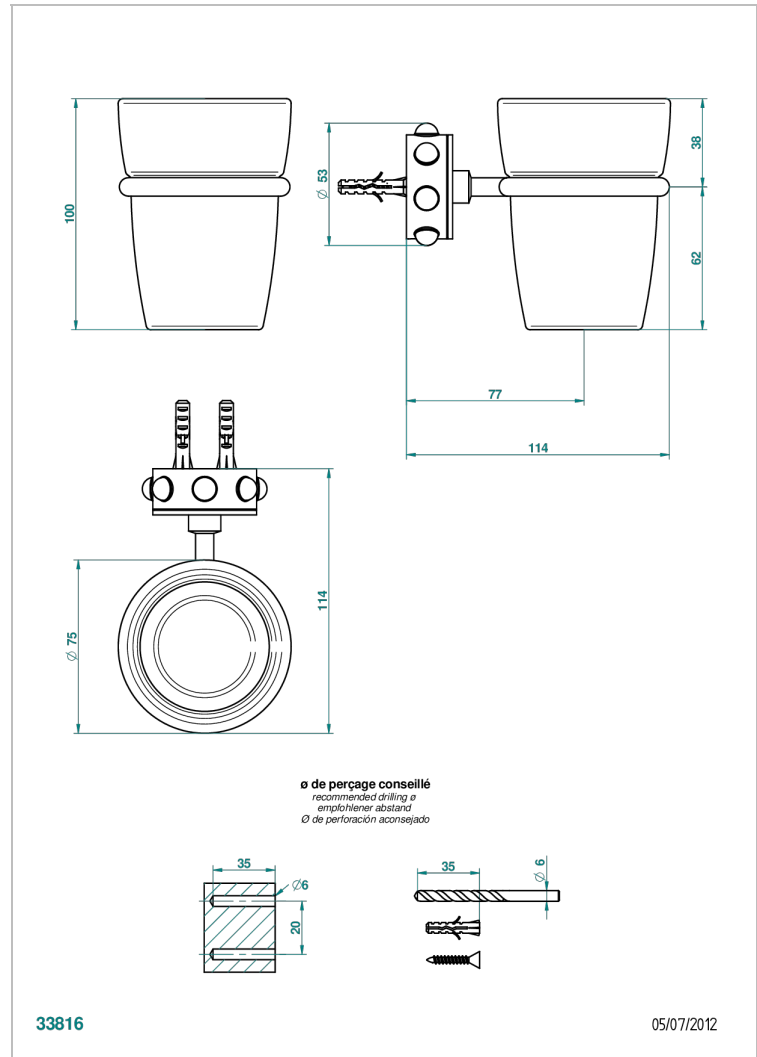

MOSSI CLEAR CRYSTAL

A2N-536

Wall mounted glass tumbler and holder

THG[®]
PARIS

CHARACTERISTIC

- Mossi Clear crystal
- Wall mounted glass tumbler and holder

AVAILABLE FINITIONS

Antique nickel - H28
Black ceram - D30
Blush PVD - H62
Brass color PVD - H49
Brown bronze color PVD - F33
Gold color PVD - H52