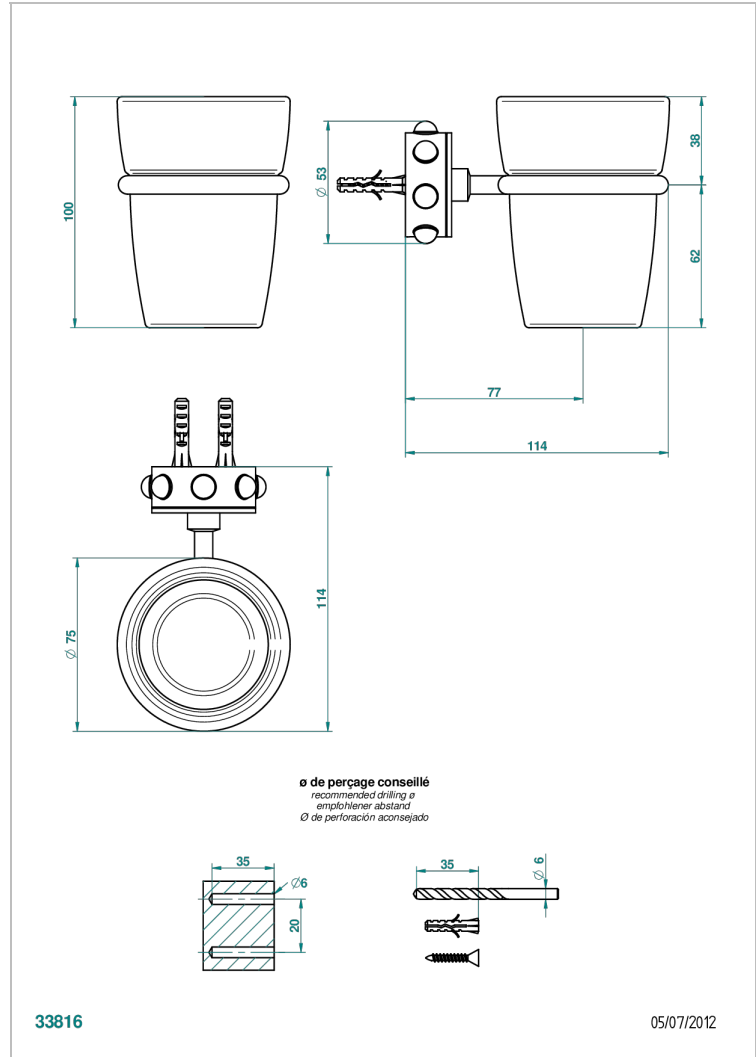

# MOSSI CLEAR CRYSTAL

A2N-536

Wall mounted glass tumbler and holder

## CHARACTERISTIC

- Mossi Clear crystal
- Wall mounted glass tumbler and holder