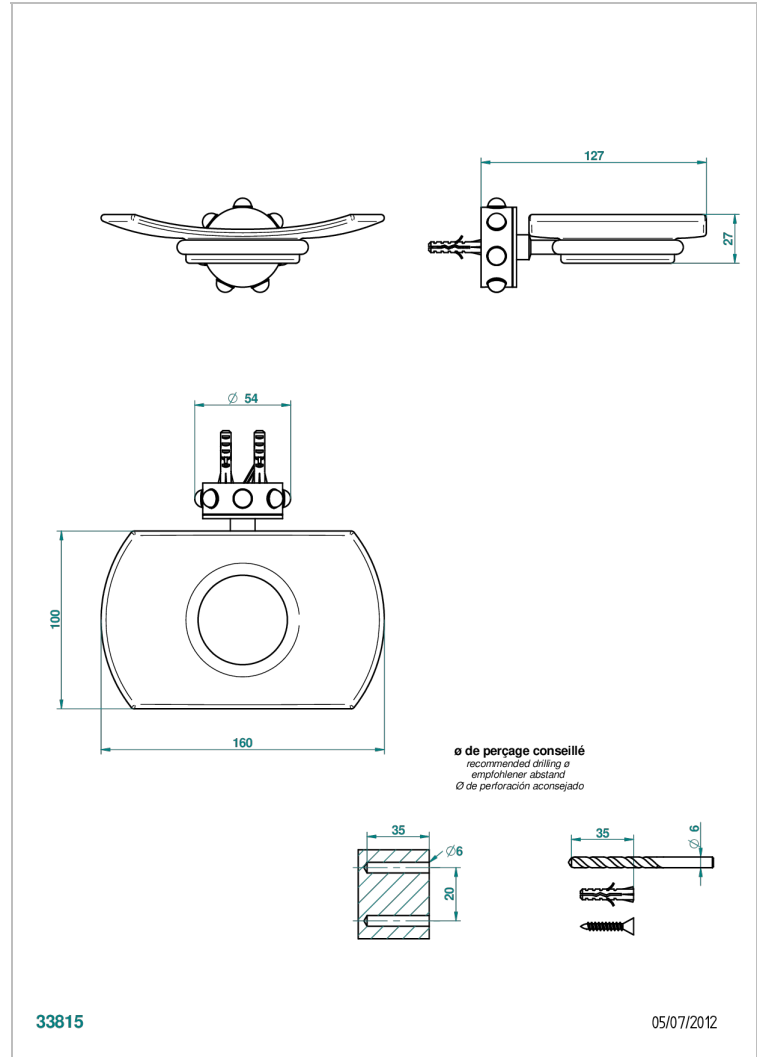

# MOSSI CLEAR CRYSTAL

A2N-500

Glass soap dish, wall mounted

THG<sup>®</sup>  
PARIS

## CHARACTERISTIC

- Mossi Clear crystal
- Glass soap dish, wall mounted