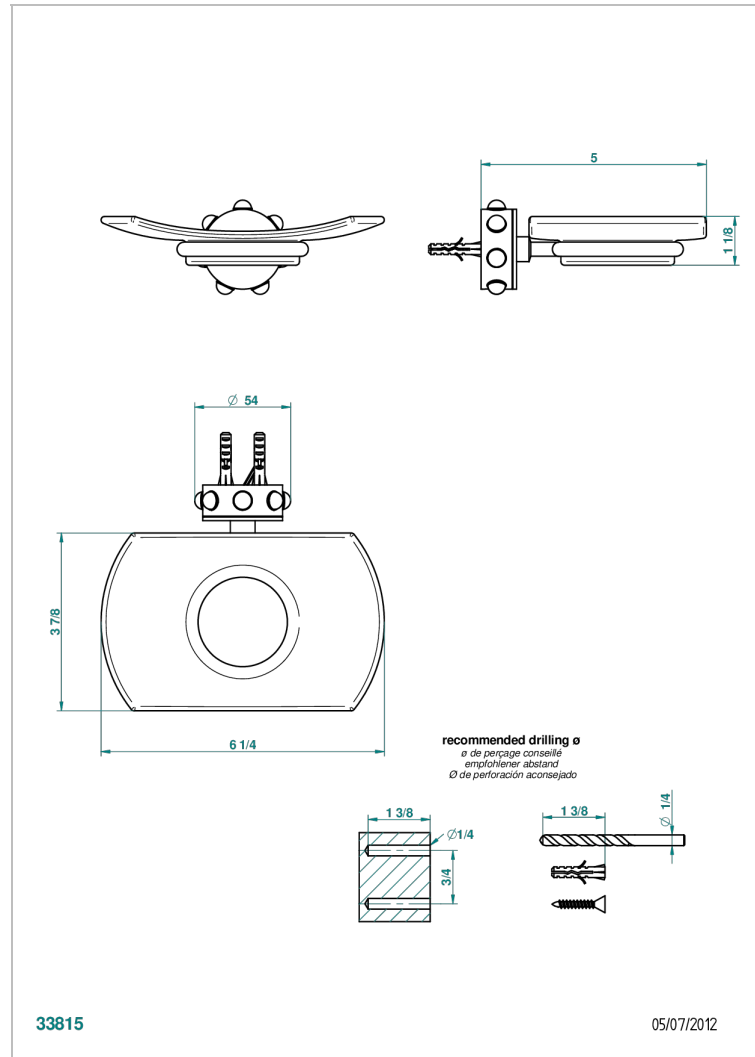

# MOSSI CLEAR CRYSTAL

A2N-500

Glass soap dish, wall mounted

THG<sup>®</sup>  
PARIS

## CHARACTERISTIC

- Mossi Clear crystal
- Glass soap dish, wall mounted