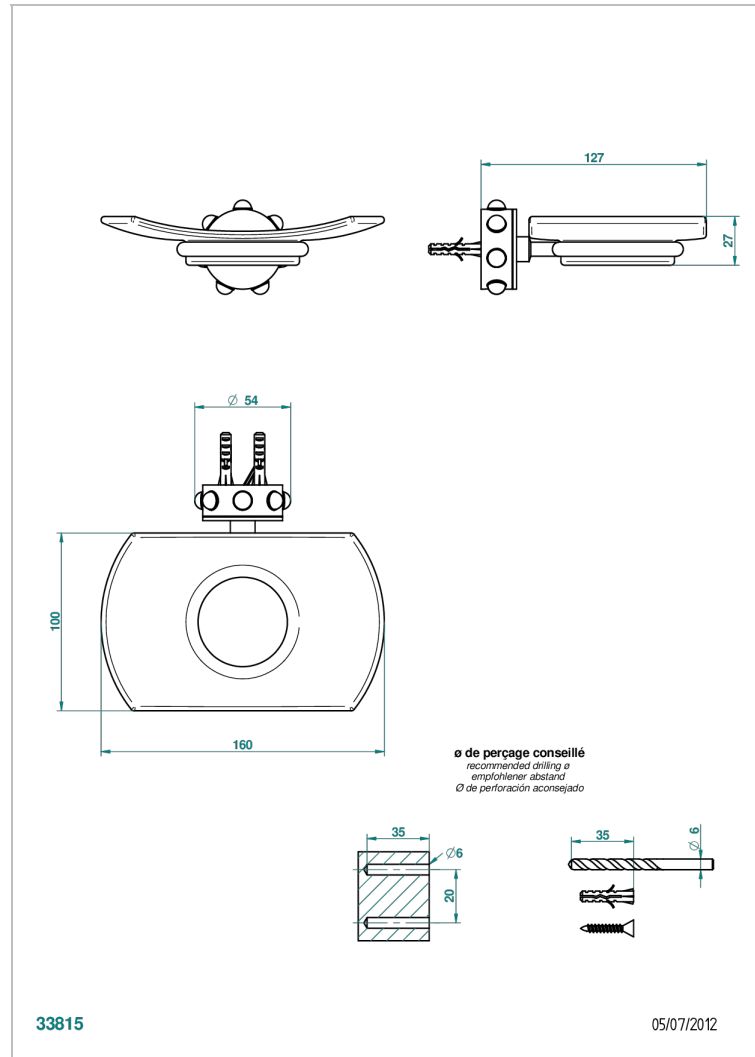

MOSSI CLEAR CRYSTAL

A2N-500

Wall mounted glass soap dish

THG[®]
PARIS

CHARACTERISTIC

- Mossi Clear crystal
- Wall mounted glass soap dish

AVAILABLE FINITIONS

Antique nickel - H28
Black ceram - D30
Blush PVD - H62
Brass color PVD - H49
Brown bronze color PVD - F33
Gold color PVD - H52