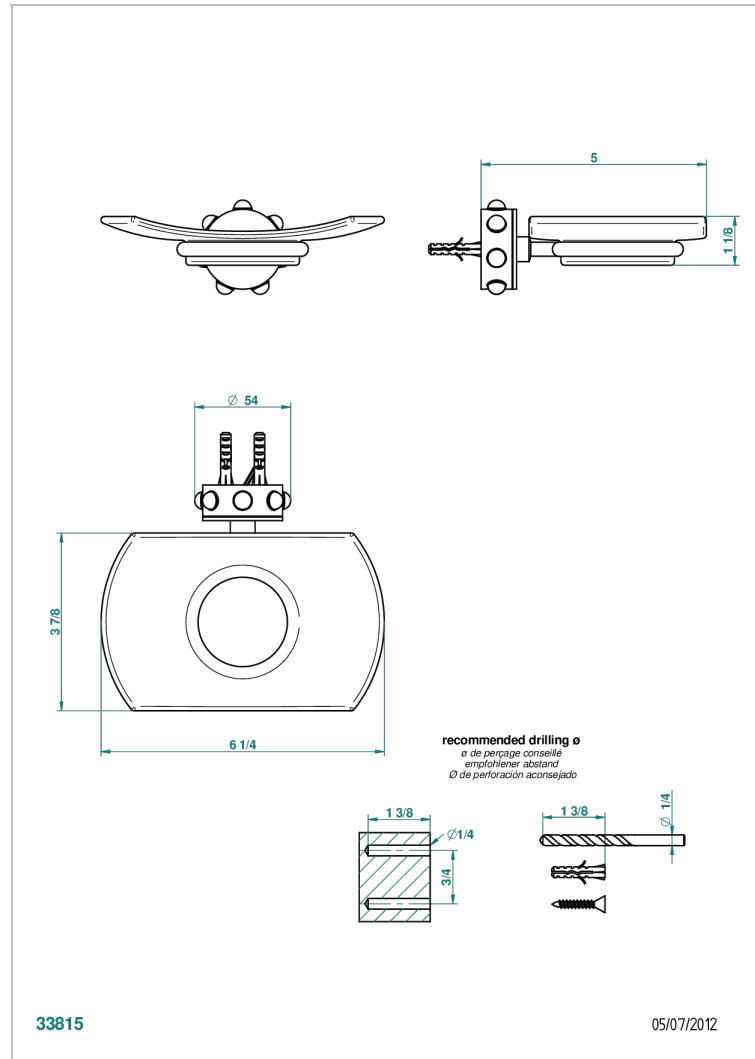

# MOSSI CLEAR CRYSTAL

A2N-500

Wall mounted glass soap dish

THG<sup>®</sup>  
PARIS

## CHARACTERISTIC

- Mossi Clear crystal
- Wall mounted glass soap dish