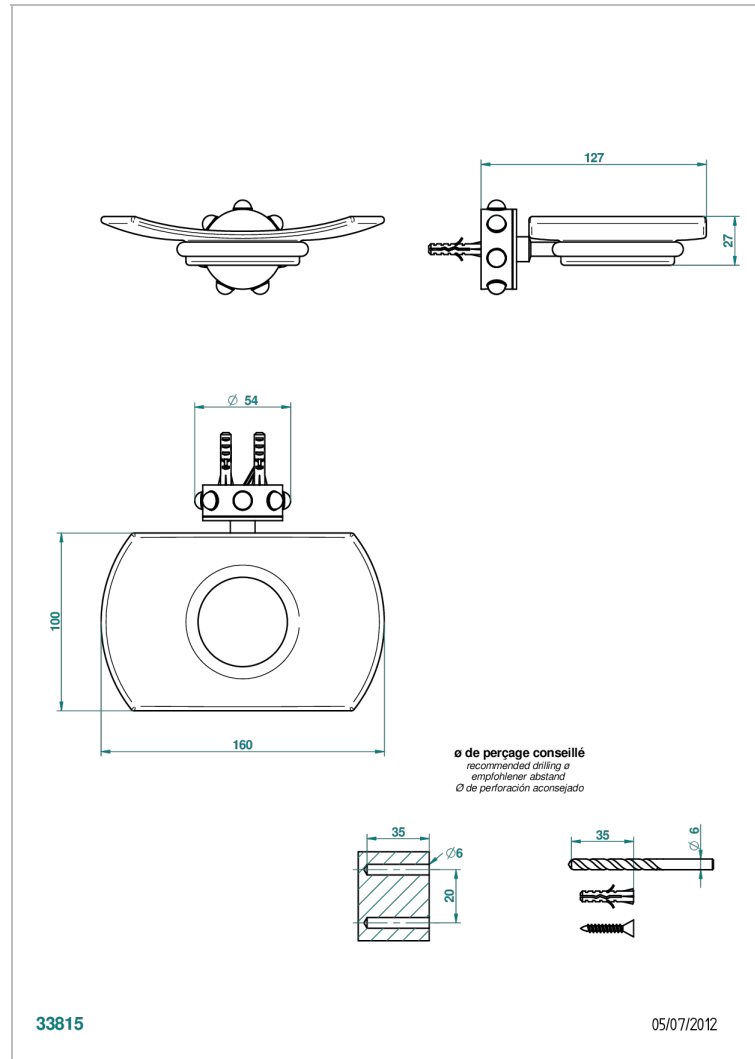

MOSSI CLEAR CRYSTAL

A2N-500

Wall mounted glass soap dish

THG[®]
PARIS

CHARACTERISTIC

- Mossi Clear crystal
- Wall mounted glass soap dish

AVAILABLE FINITIONS

Antique nickel - H28
Black ceram - D30
Blush PVD - H62
Brass color PVD - H49
Brown bronze color PVD - F33
Gold color PVD - H52