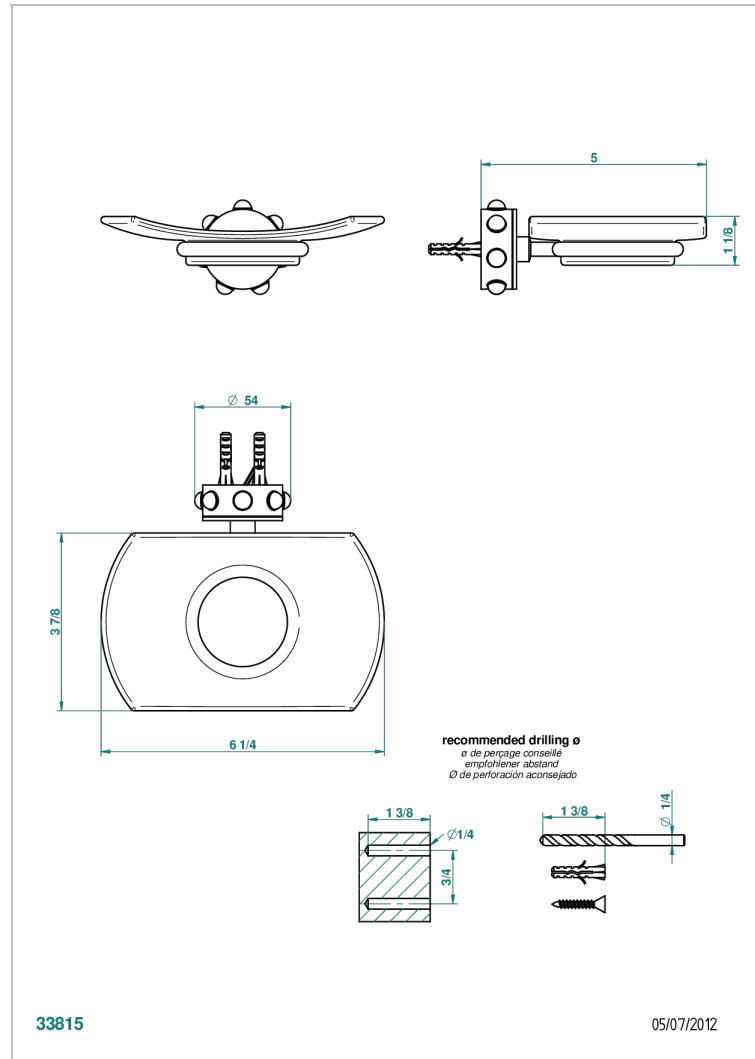

MOSSI CLEAR CRYSTAL

A2N-500

Wall mounted glass soap dish

THG[®]
PARIS

CHARACTERISTIC

- Mossi Clear crystal
- Wall mounted glass soap dish

AVAILABLE FINITIONS

Antique nickel - H28
 Black ceram - D30
 Blush PVD - H62
 Brass color PVD - H49
 Brown bronze color PVD - F33
 Gold color PVD - H52