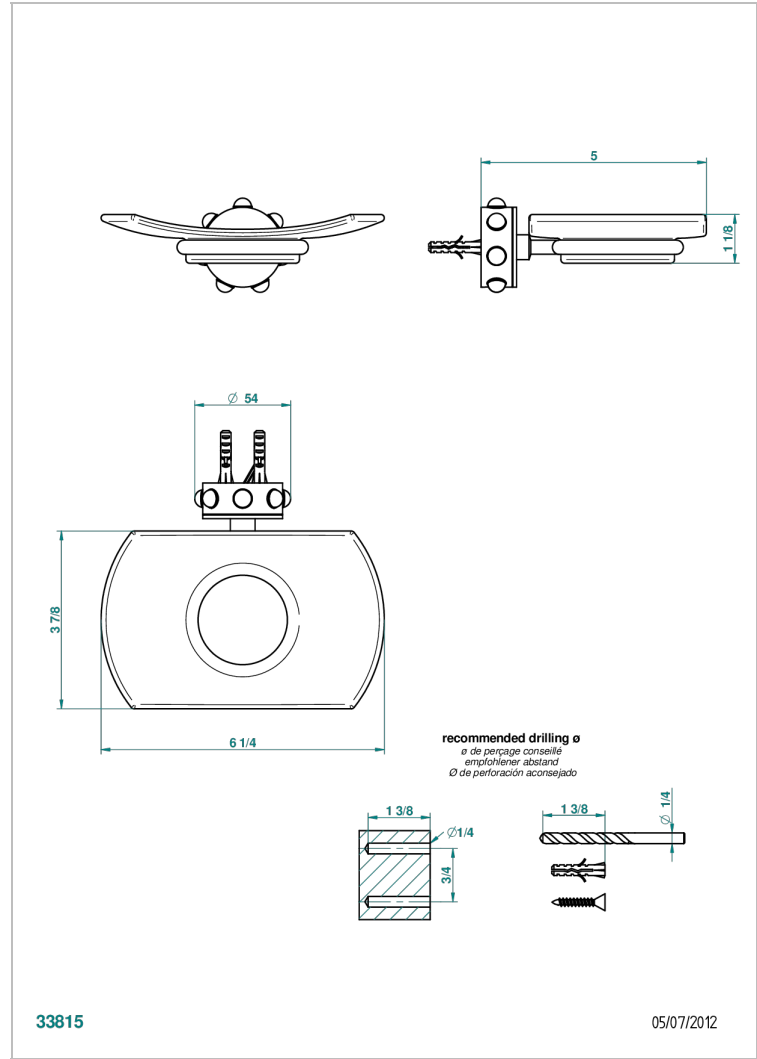

MOSSI CLEAR CRYSTAL

A2N-500

壁挂式肥皂架，带玻璃肥皂碟

THG[®]
PARIS

特色

- Mossi Clear crystal
- 壁挂式肥皂架，带玻璃肥皂碟

可选饰面

Black ceram - D30
Blush PVD - H62
Graphite PVD - H64
Matt Umber PVD - H67
Matt blush PVD - H60
Matt graphite PVD - H65