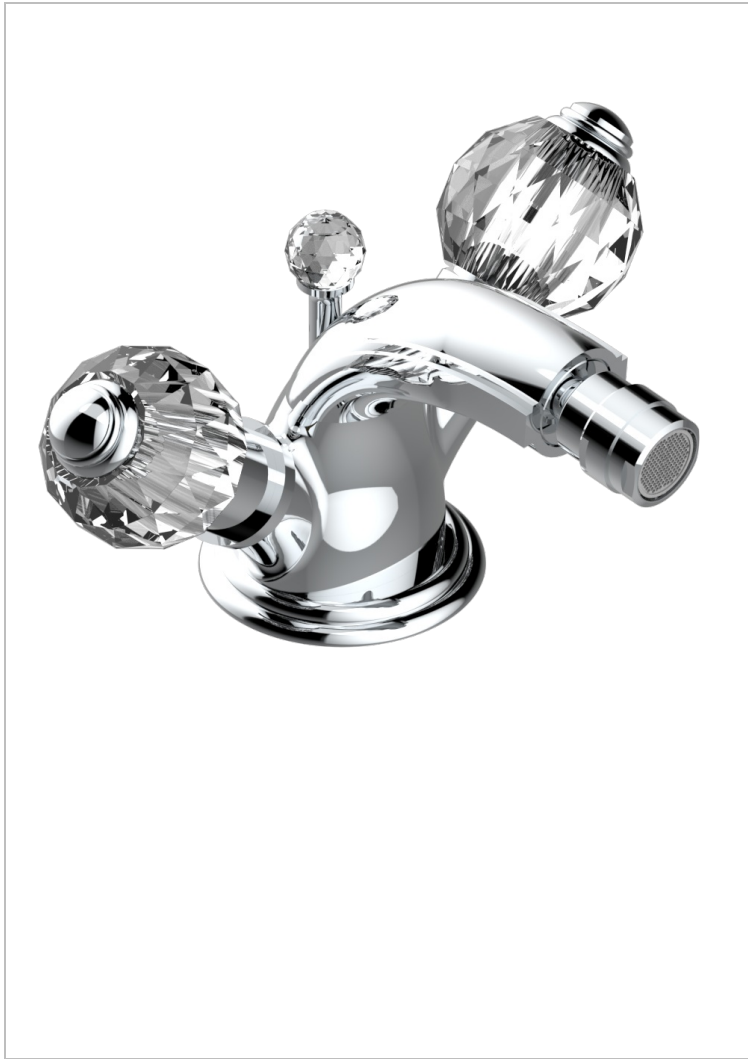

# MANDARINE CRISTALLIA DIAMANT

U1K-3202

1-hole bidet mixer with swivel jet handshower with waste

THG<sup>®</sup>  
PARIS

## CHARACTERISTIC

- ACS : 17ACCLY613
- NF : NF EN 200 - IA - Chrome

## AVAILABLE FINITIONS

Antique nickel - H28  
Black ceram - D30  
Blush PVD - H62  
Brass color PVD - H49  
Brown bronze color PVD - F33  
Gold color PVD - H52

Graphite PVD - H64  
Lacquered light bronze - D01  
Matt Umber PVD - H67  
Matt blush PVD - H60  
Matt brass color PVD - H50  
Matt brown bronze color PVD - F34