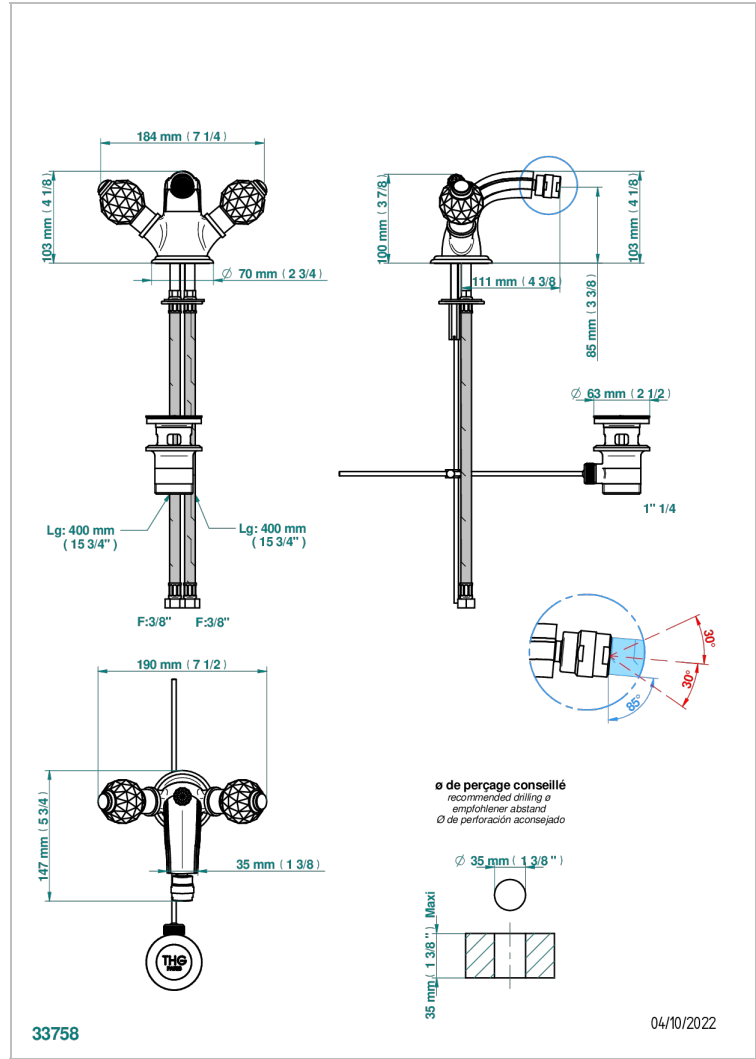

# MANDARINE CRISTALLIA DIAMANT

U1K-3202

1-hole bidet mixer with swivel jet handshower with waste

THG<sup>®</sup>  
PARIS

## CHARACTERISTIC

- ACS : 17ACCLY613
- NF : NF EN 200 - IA - Chrome