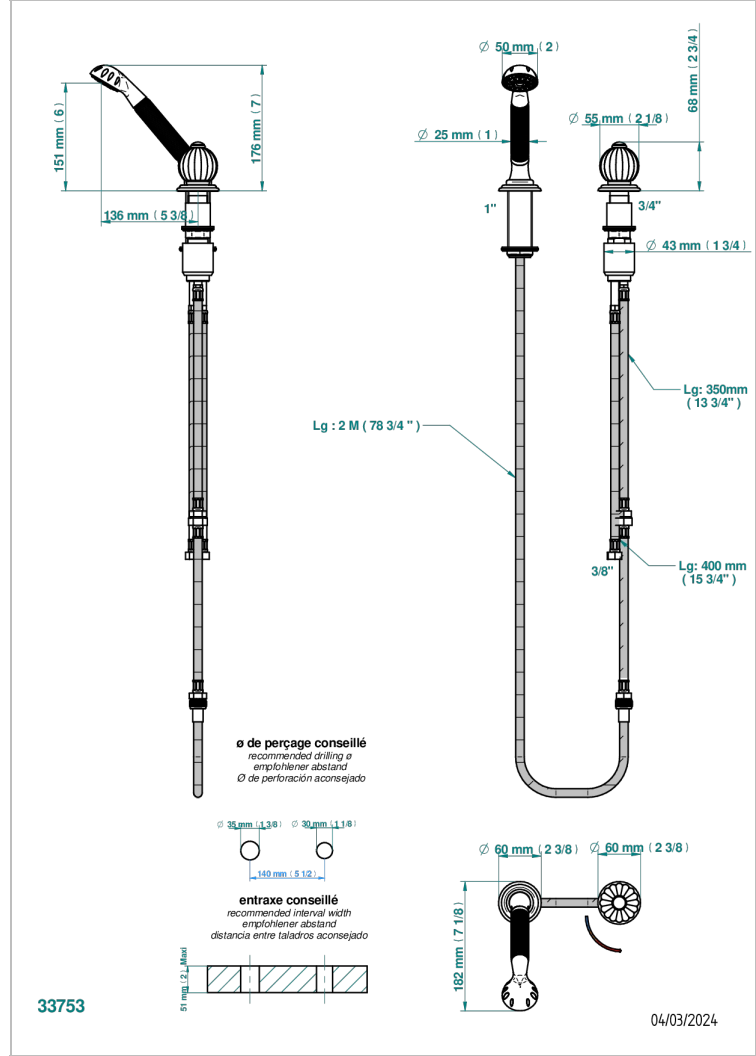

MANDARINE CLEAR CRYSTAL

UID-6532/60A

Deck mounted mixer with handshower, progressive cartridge

THG[®]
PARIS

CHARACTERISTIC

- ACS : 22ACCLY009

TECHNICAL SPECS

- Recommandé : 3 bars (max. 5 bars) - Advised : 43,5 psi (max. 72 psi)
- 9,5 l/min à 3 bars (2.5 gpm at 43.5 psi)

STANDARDS

AVAILABLE FINITIONS

Black ceram - D30
Blush PVD - H62
Brass color PVD - H49
Brown bronze color PVD - F33
Chrome polished - A02
Chrome polished / gold polished - G02

Copper antique matt, coated - H07
Gold color PVD - H52
Gold mat - F07
Gold polished - F01
Graphite PVD - H64
Light coated bronze - D01