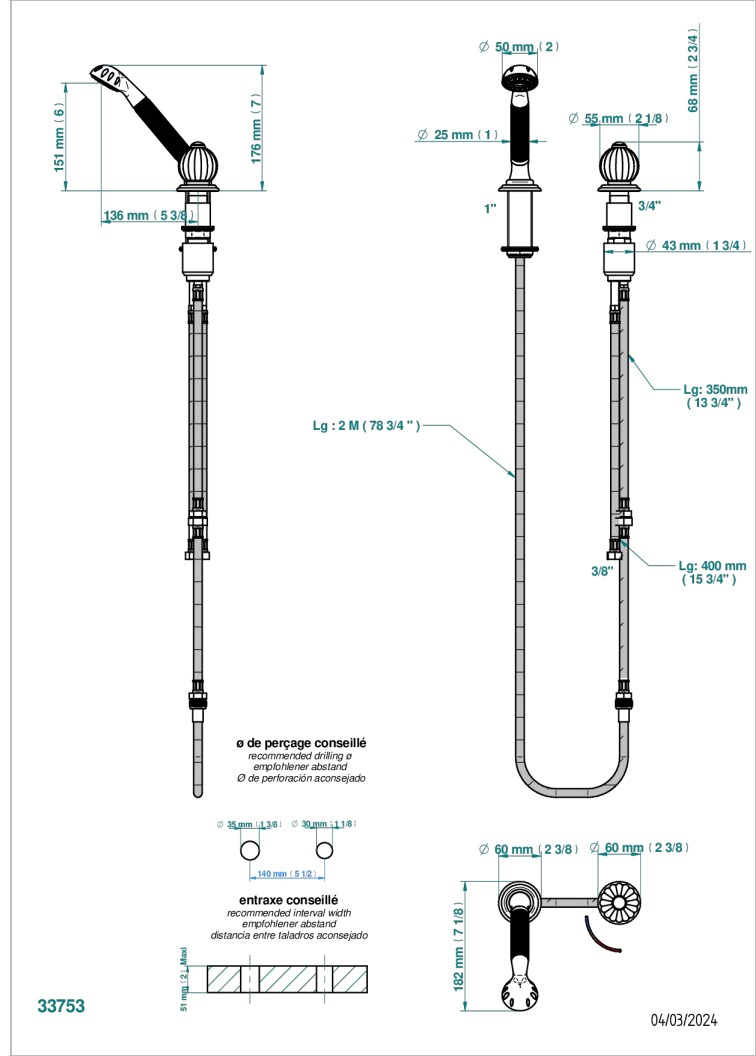

# ELLIPSE

A44-6532/60A

Rim mounted ceramic mixer with handshower with progressive cartridge

## CHARACTERISTIC

- ACS : 22ACCLY009

## AVAILABLE FINITIONS

- Antique nickel - H28
- Black ceram - D30
- Matt chrome - C02
- Matt gold - F07
- Matt nickel (color finish) - C01
- Polished chrome (color finish) - A02

## TECHNICAL SPECS

- Recommandé : 3 bars (max. 5 bars) - Advised : 43,5 psi (max. 72 psi)
- 9,5 l/min à 3 bars (2.5 gpm at 43.5 psi)

- Polished chrome / Polished gold (color finish) - G02
- Polished gold (color finish) - F01
- Polished nickel - B01
- Soft gold - F30
- Soft matt gold - F31
- Varnished matt antique red copper (color finish) - H07