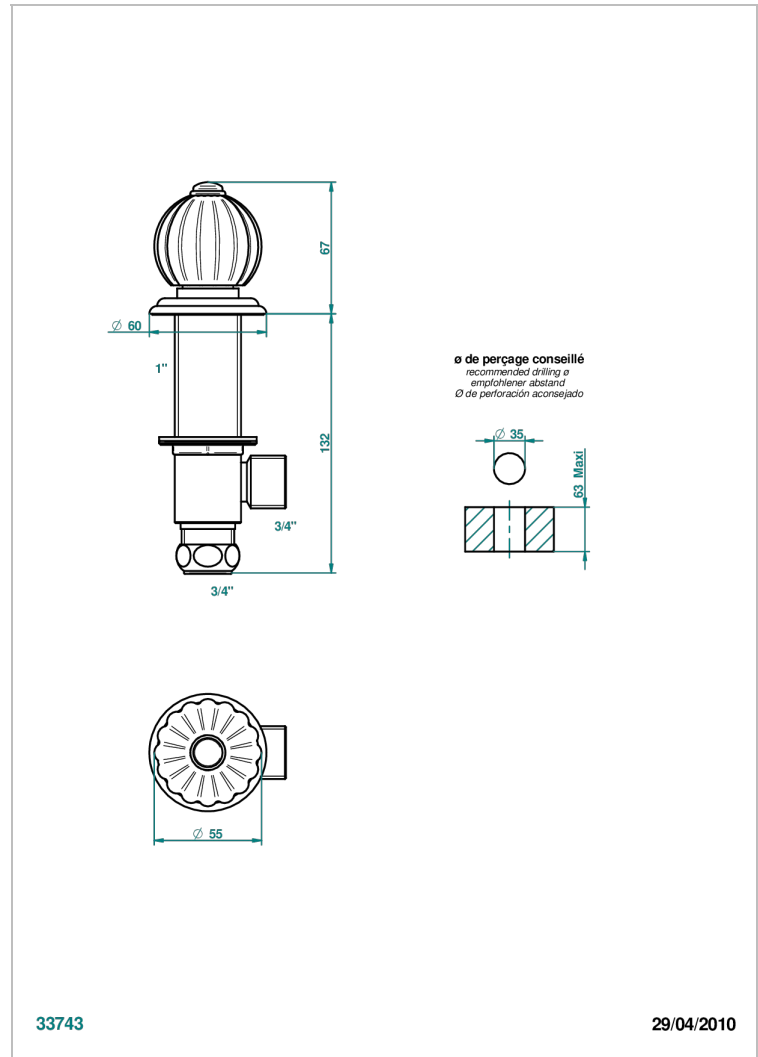

MANDARINE METAL

U1A-36

Rim mounted 3/4" valve

THG[®]
PARIS

CHARACTERISTIC

- Mandarin Metal
- Rim mounted 3/4" valve

AVAILABLE FINITIONS

Antique nickel - H28
Black ceram - D30
Blush PVD - H62
Brass color PVD - H49
Brown bronze color PVD - F33
Gold color PVD - H52

Nickel color PVD - H55
Polished chrome (color finish) - A02
Polished chrome / Polished gold (color finish) - G02
Polished gold (color finish) - F01
Polished nickel - B01
Soft gold - F30

Soft matt gold - F31
Umber PVD - H66
Varnished matt antique red copper (color finish) - H07