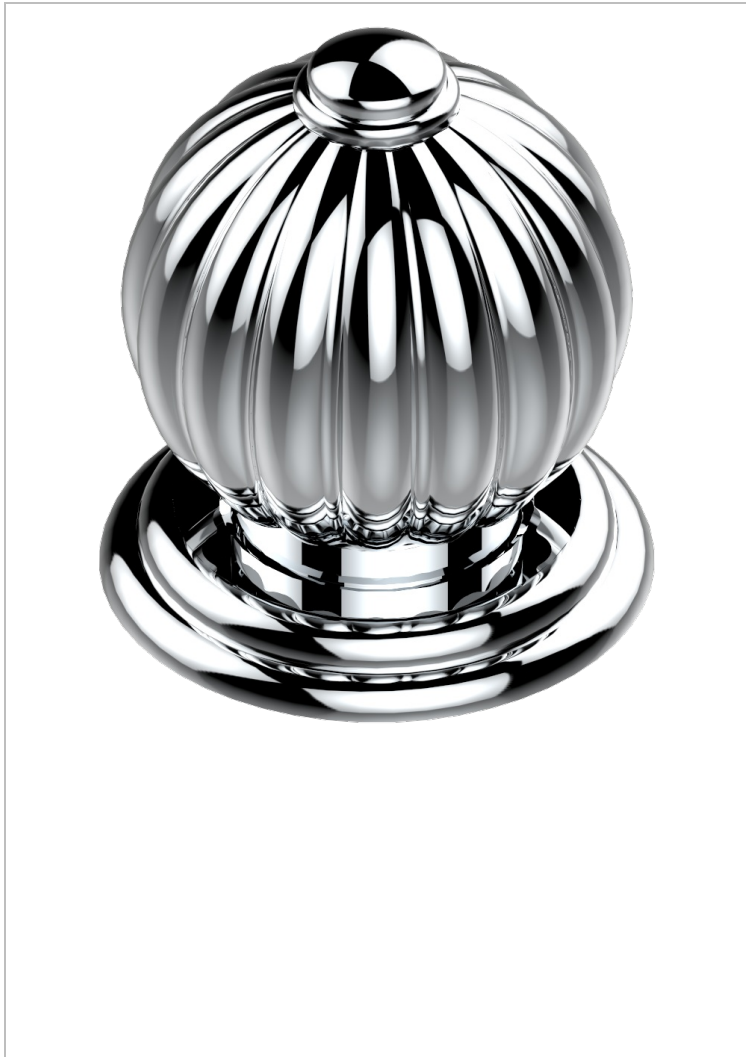

MANDARINE METAL

U1A-36

Rim mounted 3/4" valve

THG[®]
PARIS

CHARACTERISTIC

- Mandarin Metal
- Rim mounted 3/4" valve

AVAILABLE FINITIONS

Antique nickel - H28
Black ceram - D30
Blush PVD - H62
Brass color PVD - H49
Brown bronze color PVD - F33
Gold color PVD - H52

Graphite PVD - H64
Lacquered light bronze - D01
Matt Umber PVD - H67
Matt blush PVD - H60
Matt brass color PVD - H50
Matt brown bronze color PVD - F34

Matt chrome - C02
Matt gold - F07
Matt gold color PVD - H53
Matt graphite PVD - H65
Matt nickel (color finish) - C01
Matt nickel color PVD - H56

Nickel color PVD - H55
Polished chrome (color finish) - A02
Polished chrome / Polished gold (color finish) - G02
Polished gold (color finish) - F01
Polished nickel - B01
Soft gold - F30

Soft matt gold - F31
Umber PVD - H66
Varnished matt antique red copper (color finish) - H07