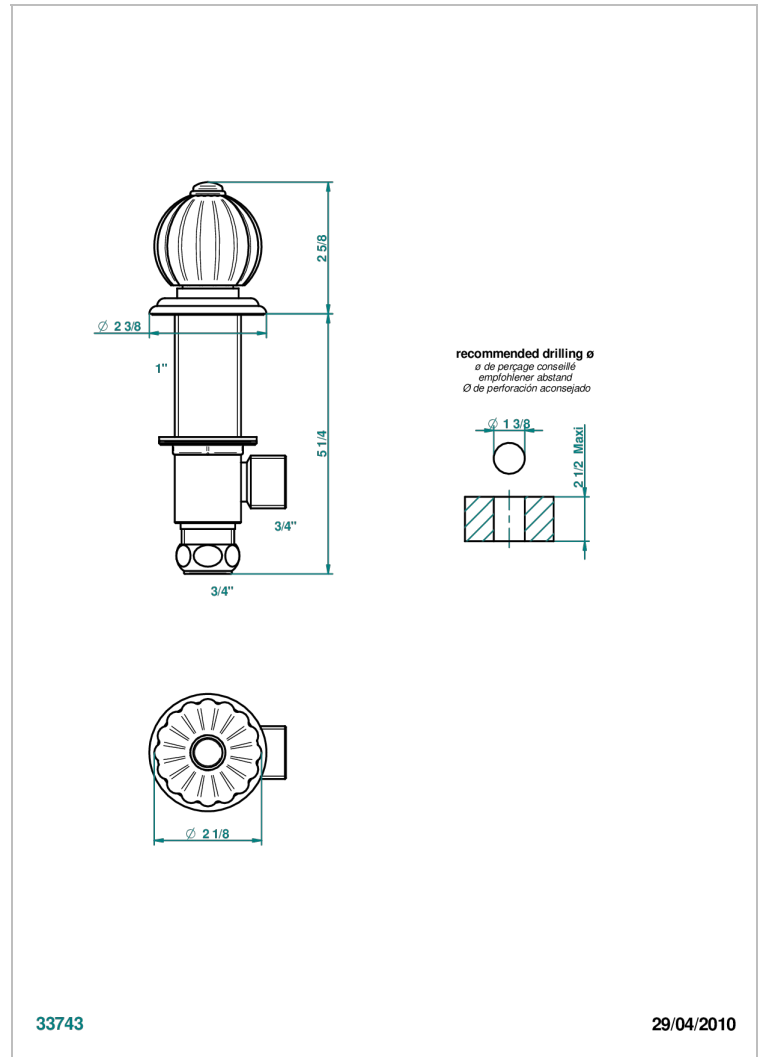

MANDARINE METAL

U1A-36

Rim mounted 3/4" valve

CHARACTERISTIC

- Mandarin Metal
- Rim mounted 3/4" valve

AVAILABLE FINITIONS

Antique nickel - H28
Black ceram - D30
Blush PVD - H62
Brass color PVD - H49
Brown bronze color PVD - F33
Gold color PVD - H52