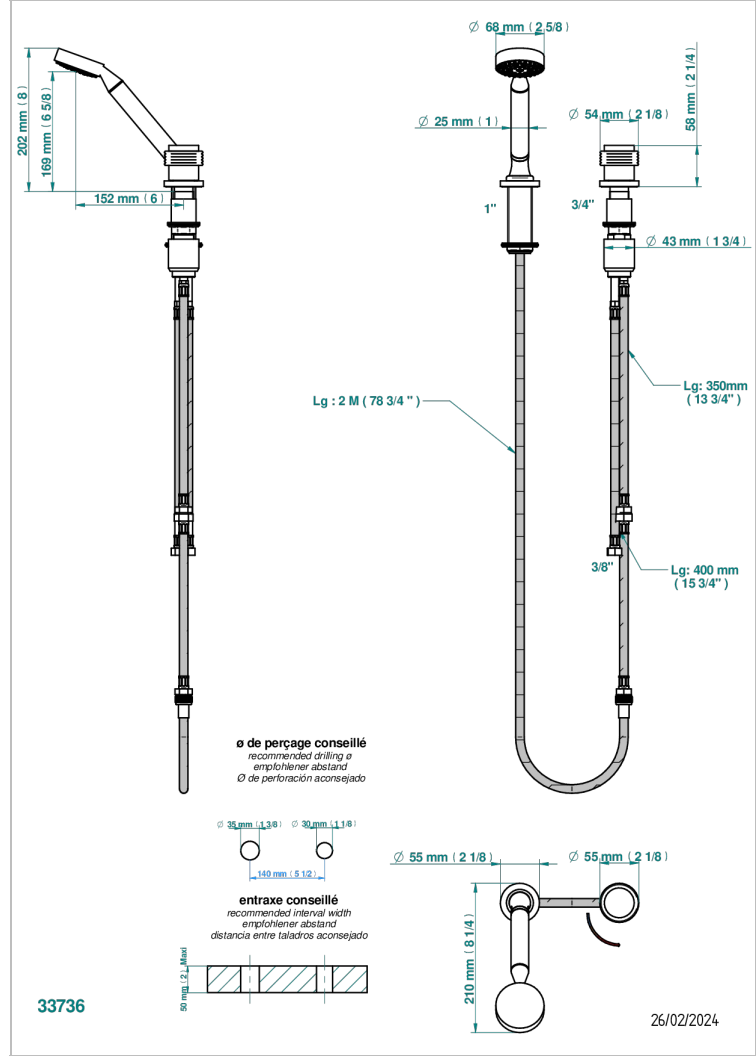

DIPLOMATE GROOVED RINGS

U4B-6532/60A

Deck mounted mixer with handshower, progressive cartridge

CHARACTERISTIC

- ACS : 22ACCLY009

TECHNICAL SPECS

- Recommandé : 3 bars (max. 5 bars) - Advised : 43,5 psi (max. 72 psi)
- 9,5 l/min à 3 bars (2.5 gpm at 43.5 psi)

STANDARDS

AVAILABLE FINITIONS

Black ceram - D30
Blush PVD - H62
Brass color PVD - H49
Brown bronze color PVD - F33
Chrome polished - A02
Chrome polished / gold polished - G02

Copper antique matt, coated - H07
Gold color PVD - H52
Gold mat - F07
Gold polished - F01
Graphite PVD - H64
Light coated bronze - D01