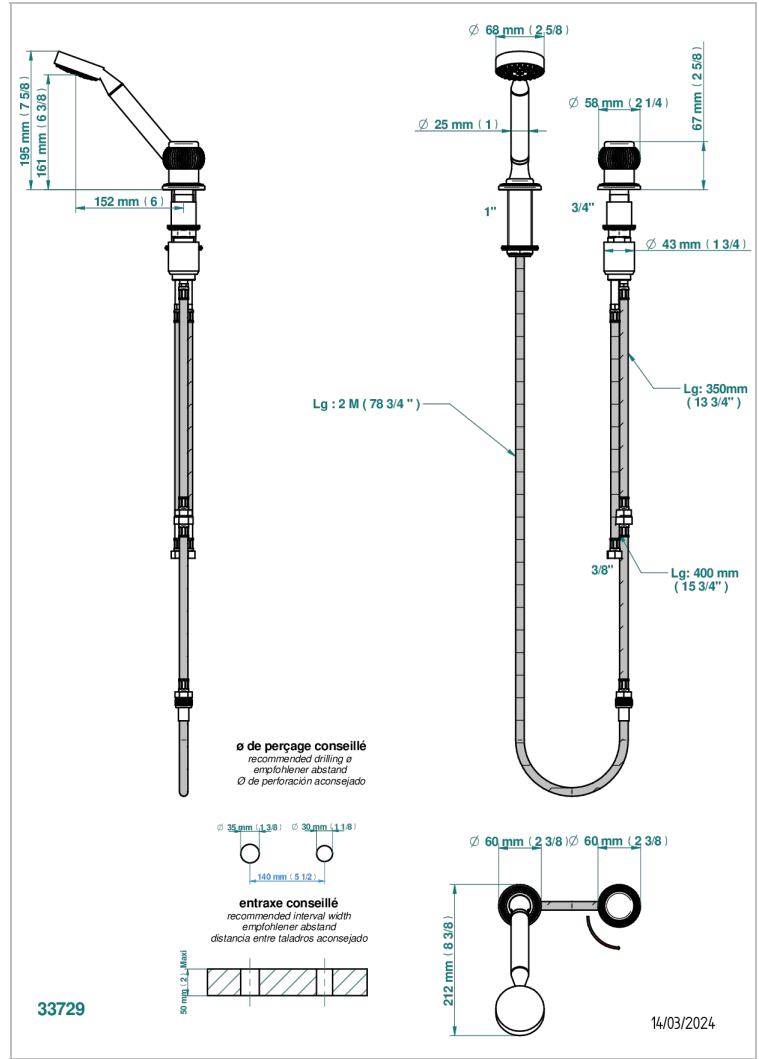

# DIPLOMATE ROYALE

U4D-6532/60A

Deck mounted mixer with handshower, progressive cartridge

THG<sup>®</sup>  
PARIS

## CHARACTERISTIC

- ACS : 22ACCLY009