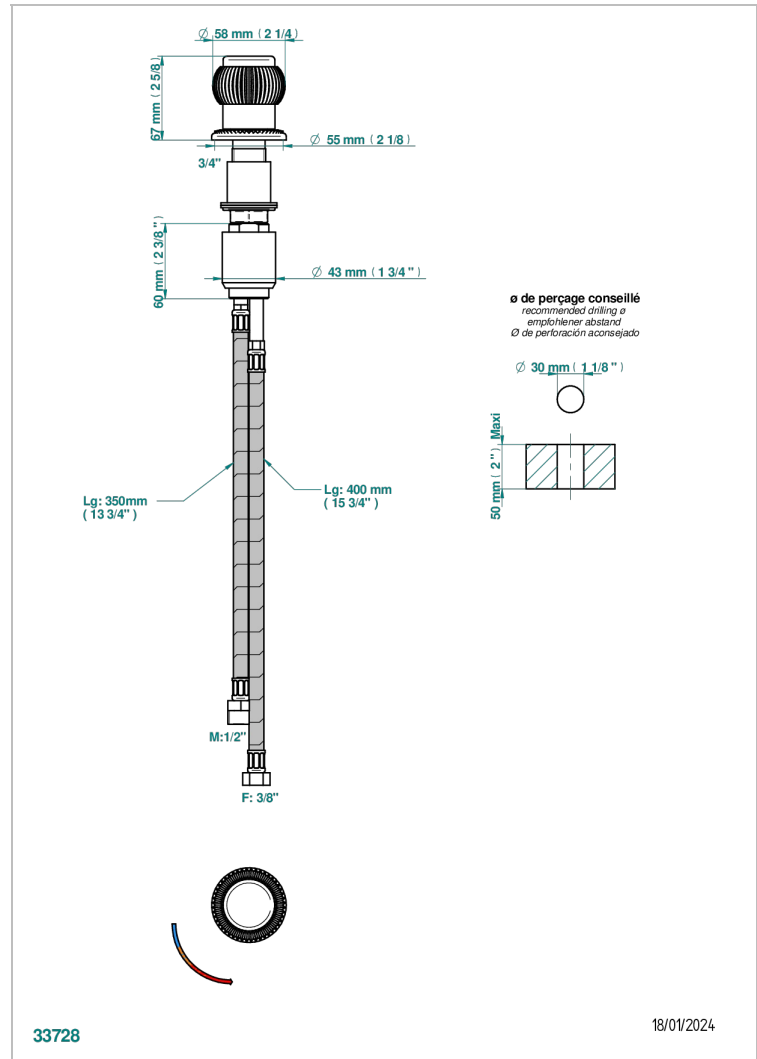

# DIPLOMATE ROYALE

U4D-6532

Rim mounted ceramic mixer with progressive cartridge

## CHARACTERISTIC

- ACS : 22ACCLY009